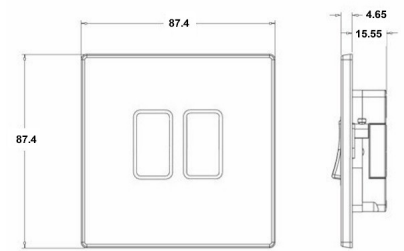

7G28R22BK-B

Hartland G2 | HARTLAND G2 RANGE | Rocker Switches

Item Image

Wiring

Dimensions

Hamilton®
HARTLAND G2

R22
2 Way Rocker

Primary Range	Hartland G2
Insert Type	2 gang 10AX 2 Way Rocker
Insert Colour	Black Nickel/Black
EAN13 Barcode	5051164005566
Commodity Code	85363010
Luckins TSI	407519466
Dimensions(Nominal)	Single: Height = 87.4mm Width = 87.4mm Depth = 4.65mm
Weight	120 GR
Switched Poles	Single
Current Rating	10AX
Voltage	220/250V AC
Maximum Load	10 Amp inductive
Mains Frequency	50Hz
IP Rating	IP2XD
Contact Gap Minimum	3mm
Terminal Capacity 1	5x1mm ²
Terminal Capacity 2	4x1.5mm ²
Terminal Capacity 3	1x2.5mm ²
Terminal Capacity 4	1x4mm ² Multi-strand
Terminal Capacity 5	1x6mm ²
Earth Terminal Capacity 1	5x1mm ²
Earth Terminal Capacity 2	4x1.5mm ²
Earth Terminal Capacity 3	3x2.5mm ²
Earth Terminal Capacity 4	1x4mm ² Multi-strand
Earth Terminal Capacity 5	1x6mm ²
Product Class 1	Must be earthed
Ambient Operating Temperature	-5° to +40°C
Recommended Location	Internal Use Only
Maximum Installation Altitude	2000m