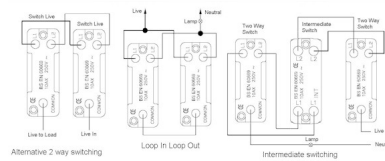

7G28R22BK-B

Hartland G2 | HARTLAND G2 RANGE | Rocker Switches

Item Image

Wiring

Dimensions

Hamilton®
HARTLAND G2

R22
2 Way Rocker

Primary Range	Hartland G2
Insert Type	2 gang 10AX 2 Way Rocker
Insert Colour	Black Nickel/Black
EAN13 Barcode	5051164005566
Commodity Code	85363010
Luckins TSI	407519466
Dimensions(Nominal)	Single: Height = 87.4mm Width = 87.4mm Depth = 4.65mm
Weight	120 GR
Switched Poles	Single
Current Rating	10AX
Voltage	220/250V AC
Maximum Load	10 Amp inductive
Mains Frequency	50Hz
IP Rating	IP2XD
Contact Gap Minimum	3mm
Terminal Capacity 1	5x1mm ²
Terminal Capacity 2	4x1.5mm ²
Terminal Capacity 3	1x2.5mm ²
Terminal Capacity 4	1x4mm ² Multi-strand
Terminal Capacity 5	1x6mm ²
Earth Terminal Capacity 1	5x1mm ²
Earth Terminal Capacity 2	4x1.5mm ²
Earth Terminal Capacity 3	3x2.5mm ²
Earth Terminal Capacity 4	1x4mm ² Multi-strand
Earth Terminal Capacity 5	1x6mm ²
Product Class 1	Must be earthed
Ambient Operating Temperature	-5° to +40°C
Recommended Location	Internal Use Only
Maximum Installation Altitude	2000m