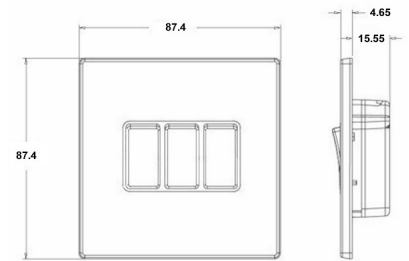

#### Item Image

#### Dimensions

**Hamilton®**  
HARTLAND G2  
R23  
2 Way Rocker

Primary Range	Hartland G2
Insert Type	3 gang 10AX 2 Way Rocker
Insert Colour	Black Nickel/Black
EAN13 Barcode	5051164005573
Commodity Code	85363010
Luckins TSI	407519482
Dimensions(Nominal)	Single: Height = 87.4mm Width = 87.4mm Depth = 4.65mm
Weight	125 GR
Switched Poles	Single
Current Rating	10AX
Voltage	220/250V AC
Maximum Load	10 Amp inductive
Mains Frequency	50Hz
IP Rating	IP2XD
Contact Gap Minimum	3mm
Terminal Capacity 1	5x1mm <sup>2</sup>
Terminal Capacity 2	4x1.5mm <sup>2</sup>
Terminal Capacity 3	1x2.5mm <sup>2</sup>
Terminal Capacity 4	1x4mm <sup>2</sup> Multi-strand
Terminal Capacity 5	1x6mm <sup>2</sup>
Earth Terminal Capacity 1	5x1mm <sup>2</sup>
Earth Terminal Capacity 2	4x1.5mm <sup>2</sup>
Earth Terminal Capacity 3	3x2.5mm <sup>2</sup>
Earth Terminal Capacity 4	1x4mm <sup>2</sup> Multi-strand
Earth Terminal Capacity 5	1x6mm <sup>2</sup>
Product Class 1	Must be earthed
Ambient Operating Temperature	-5° to +40°C
Recommended Location	Internal Use Only
Maximum Installation Altitude	2000m