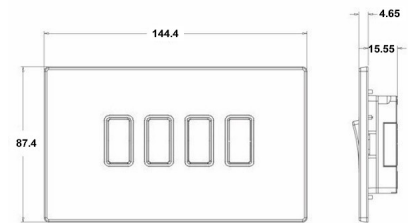

#### Item Image

#### Dimensions

**Hamilton®**  
HARTLAND G2  
R24  
2 Way Rocker

Primary Range	Hartland G2
Insert Type	4 gang 10AX 2 Way Rocker
Insert Colour	Black Nickel/Black
EAN13 Barcode	5051164005580
Commodity Code	85363010
Luckins TSI	407519495
Dimensions(Nominal)	Double: Height = 87.4mm Width = 144.4mm Depth = 4.65mm
Switched Poles	Single
Current Rating	10AX
Voltage	220/250V AC
Maximum Load	10 Amp inductive
Mains Frequency	50Hz
IP Rating	IP2XD
Contact Gap Minimum	3mm
Terminal Capacity 1	5x1mm <sup>2</sup>
Terminal Capacity 2	4x1.5mm <sup>2</sup>
Terminal Capacity 3	1x2.5mm <sup>2</sup>
Terminal Capacity 4	1x4mm <sup>2</sup> Multi-strand
Terminal Capacity 5	1x6mm <sup>2</sup>
Earth Terminal Capacity 1	5x1mm <sup>2</sup>
Earth Terminal Capacity 2	4x1.5mm <sup>2</sup>
Earth Terminal Capacity 3	3x2.5mm <sup>2</sup>
Earth Terminal Capacity 4	1x4mm <sup>2</sup> Multi-strand
Earth Terminal Capacity 5	1x6mm <sup>2</sup>
Product Class 1	Must be earthed
Ambient Operating Temperature	-5° to +40°C
Recommended Location	Internal Use Only
Maximum Installation Altitude	2000m
Standard/Approval	BS EN 60669-1