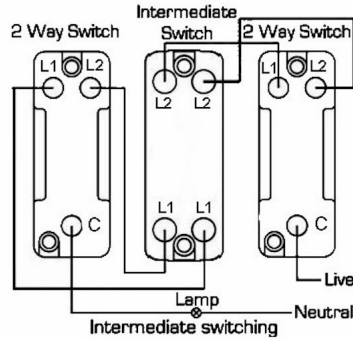

7G28R31BK-B

Hartland G2 | HARTLAND G2 RANGE | Rocker Switches

Item Image

Wiring

Dimensions

Primary Range	Hartland G2
Insert Type	1 gang 10AX Intermediate Rocker
Insert Colour	Black Nickel/Black
EAN13 Barcode	5051164005597
Commodity Code	85363010
Luckins TSI	407519505
Dimensions(Nominal)	Single: Height = 87.4mm Width = 87.4mm Depth = 4.65mm
Switched Poles	Single
Current Rating	10AX
Voltage	220/250V AC
Maximum Load	10 Amp inductive
Mains Frequency	50Hz
IP Rating	IP2XD
Contact Gap Minimum	3mm
Terminal Capacity 1	5x1mm ²
Terminal Capacity 2	4x1.5mm ²
Terminal Capacity 3	1x2.5mm ²
Terminal Capacity 4	1x4mm ² Multi-strand
Terminal Capacity 5	1x6mm ²
Earth Terminal Capacity 1	5x1mm ²
Earth Terminal Capacity 2	4x1.5mm ²
Earth Terminal Capacity 3	3x2.5mm ²
Earth Terminal Capacity 4	1x4mm ² Multi-strand
Earth Terminal Capacity 5	1x6mm ²
Product Class 1	Must be earthed
Ambient Operating Temperature	-5° to +40°C
Recommended Location	Internal Use Only
Maximum Installation Altitude	2000m
Standard/Approval	BS EN 60669-1