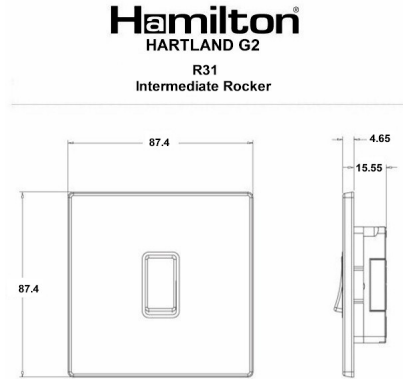

7G28R31BK-B

Hartland G2 | HARTLAND G2 RANGE | Rocker Switches

Item Image

Wiring

Dimensions

Primary Range	Hartland G2
Insert Type	1 gang 10AX Intermediate Rocker
Insert Colour	Black Nickel/Black
EAN13 Barcode	5051164005597
Commodity Code	85363010
Luckins TSI	407519505
Dimensions(Nominal)	Single: Height = 87.4mm Width = 87.4mm Depth = 4.65mm
Switched Poles	Single
Current Rating	10AX
Voltage	220/250V AC
Maximum Load	10 Amp inductive
Mains Frequency	50Hz
IP Rating	IP2XD
Contact Gap Minimum	3mm
Terminal Capacity 1	5x1mm ²
Terminal Capacity 2	4x1.5mm ²
Terminal Capacity 3	1x2.5mm ²
Terminal Capacity 4	1x4mm ² Multi-strand
Terminal Capacity 5	1x6mm ²
Earth Terminal Capacity 1	5x1mm ²
Earth Terminal Capacity 2	4x1.5mm ²
Earth Terminal Capacity 3	3x2.5mm ²
Earth Terminal Capacity 4	1x4mm ² Multi-strand
Earth Terminal Capacity 5	1x6mm ²
Product Class 1	Must be earthed
Ambient Operating Temperature	-5° to +40°C
Recommended Location	Internal Use Only
Maximum Installation Altitude	2000m
Standard/Approval	BS EN 60669-1