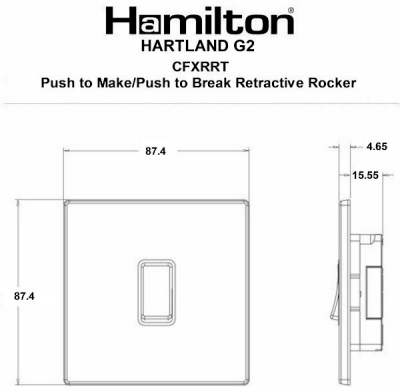

### Hartland G2 | HARTLAND G2 RANGE | Rocker Switches

Item Image

Wiring

Dimensions

Primary Range	Hartland G2
Insert Type	1 gang 10AX Push To Make Retractive Rocker
Insert Colour	Black Nickel/Black
EAN13 Barcode	5051164005610
Commodity Code	85363010
Luckins TSI	407519521
Dimensions(Nominal)	Single: Height = 87.4mm Width = 87.4mm Depth = 4.65mm
Switched Poles	Single
Current Rating	10AX
Voltage	220/250V AC
Maximum Load	10 Amp inductive
Mains Frequency	50Hz
IP Rating	IP2XD
Contact Gap Minimum	3mm
Terminal Capacity 1	5x1mm <sup>2</sup>
Terminal Capacity 2	4x1.5mm <sup>2</sup>
Terminal Capacity 3	1x2.5mm <sup>2</sup>
Terminal Capacity 4	1x4mm <sup>2</sup> Multi-strand
Terminal Capacity 5	1x6mm <sup>2</sup>
Earth Terminal Capacity 1	5x1mm <sup>2</sup>
Earth Terminal Capacity 2	4x1.5mm <sup>2</sup>
Earth Terminal Capacity 3	3x2.5mm <sup>2</sup>
Earth Terminal Capacity 4	1x4mm <sup>2</sup> Multi-strand
Earth Terminal Capacity 5	1x6mm <sup>2</sup>
Product Class 1	Must be earthed
Ambient Operating Temperature	-5° to +40°C
Recommended Location	Internal Use Only
Maximum Installation Altitude	2000m
Standard/Approval	BS EN 60669-1