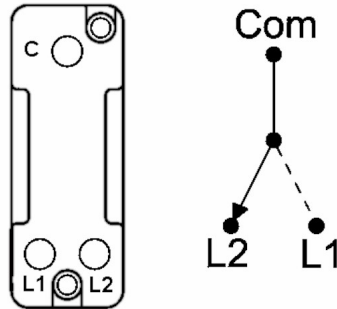

### Hartland G2 | HARTLAND G2 RANGE | Rocker Switches

Item Image

Wiring

Dimensions

Primary Range	Hartland G2
Insert Type	1 gang 10AX Push To Make Retractive Rocker
Insert Colour	Black Nickel/Black
EAN13 Barcode	5051164005610
Commodity Code	85363010
Luckins TSI	407519521
Dimensions(Nominal)	Single: Height = 87.4mm Width = 87.4mm Depth = 4.65mm
Switched Poles	Single
Current Rating	10AX
Voltage	220/250V AC
Maximum Load	10 Amp inductive
Mains Frequency	50Hz
IP Rating	IP2XD
Contact Gap Minimum	3mm
Terminal Capacity 1	5x1mm <sup>2</sup>
Terminal Capacity 2	4x1.5mm <sup>2</sup>
Terminal Capacity 3	1x2.5mm <sup>2</sup>
Terminal Capacity 4	1x4mm <sup>2</sup> Multi-strand
Terminal Capacity 5	1x6mm <sup>2</sup>
Earth Terminal Capacity 1	5x1mm <sup>2</sup>
Earth Terminal Capacity 2	4x1.5mm <sup>2</sup>
Earth Terminal Capacity 3	3x2.5mm <sup>2</sup>
Earth Terminal Capacity 4	1x4mm <sup>2</sup> Multi-strand
Earth Terminal Capacity 5	1x6mm <sup>2</sup>
Product Class 1	Must be earthed
Ambient Operating Temperature	-5° to +40°C
Recommended Location	Internal Use Only
Maximum Installation Altitude	2000m
Standard/Approval	BS EN 60669-1