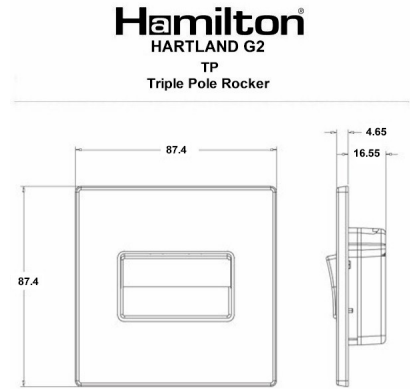

7G28TPBL-B

Hartland G2 | HARTLAND G2 RANGE | Rocker Switches

Item Image

Wiring

Dimensions

Primary Range	Hartland G2
Insert Type	1 gang 10A Triple Pole Rocker
Insert Colour	Black/Black
EAN13 Barcode	5051164005771
Commodity Code	85363010
Luckins TSI	407519592
Dimensions(Nominal)	Single: Height = 87.4mm Width = 87.4mm Depth = 4.65mm
Switched Poles	Triple
Current Rating	10A
Voltage	220/250V AC
Maximum Load	10 Amp resistive
Mains Frequency	50Hz
IP Rating	IP2XD
Contact Gap Minimum	3mm
Terminal Capacity 1	5 x1mm ²
Terminal Capacity 2	4x1.5mm ²
Terminal Capacity 3	1x2.5mm ²
Terminal Capacity 4	1x4mm ² Multi-strand
Terminal Capacity 5	1x6mm ²
Earth Terminal Capacity 1	5x1mm ²
Earth Terminal Capacity 2	4x1.5mm ²
Earth Terminal Capacity 3	3 x2.5mm ²
Earth Terminal Capacity 4	1x4mm ² Multi-strand
Earth Terminal Capacity 5	1x6mm ²
Product Class 1	Must be earthed
Ambient Operating Temperature	-5° to +40°C
Recommended Location	Internal Use Only
Maximum Installation Altitude	2000m
Standard/Approval	BS EN 60669-1