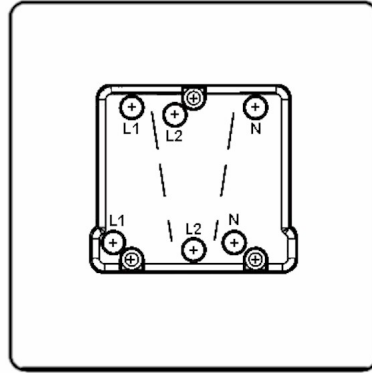

7G28TPBL-B

Hartland G2 | HARTLAND G2 RANGE | Rocker Switches

Item Image

Wiring

Dimensions

Primary Range	Hartland G2
Insert Type	1 gang 10A Triple Pole Rocker
Insert Colour	Black/Black
EAN13 Barcode	5051164005771
Commodity Code	85363010
Luckins TSI	407519592
Dimensions(Nominal)	Single: Height = 87.4mm Width = 87.4mm Depth = 4.65mm
Switched Poles	Triple
Current Rating	10A
Voltage	220/250V AC
Maximum Load	10 Amp resistive
Mains Frequency	50Hz
IP Rating	IP2XD
Contact Gap Minimum	3mm
Terminal Capacity 1	5 x1mm ²
Terminal Capacity 2	4x1.5mm ²
Terminal Capacity 3	1x2.5mm ²
Terminal Capacity 4	1x4mm ² Multi-strand
Terminal Capacity 5	1x6mm ²
Earth Terminal Capacity 1	5x1mm ²
Earth Terminal Capacity 2	4x1.5mm ²
Earth Terminal Capacity 3	3 x2.5mm ²
Earth Terminal Capacity 4	1x4mm ² Multi-strand
Earth Terminal Capacity 5	1x6mm ²
Product Class 1	Must be earthed
Ambient Operating Temperature	-5° to +40°C
Recommended Location	Internal Use Only
Maximum Installation Altitude	2000m
Standard/Approval	BS EN 60669-1

7G28TPBL-B

Hartland G2 | HARTLAND G2 RANGE | Rocker Switches

All products listed conform to current British or European standard and the product information is correct at the time of going to press.

All accessories are manufactured under an accredited BS EN ISO 9001 : 2015 Quality Management System.