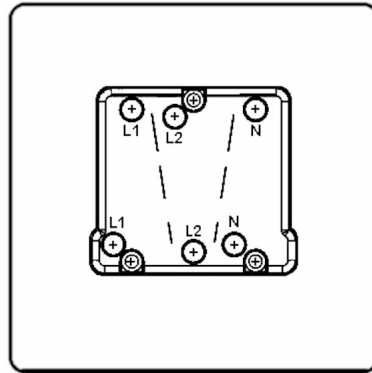

7G29TPBL-B

Hartland G2 | HARTLAND G2 RANGE | Rocker Switches

Item Image

Wiring

Dimensions

Primary Range	Hartland G2
Insert Type	1 gang 10A Triple Pole Rocker
Insert Colour	Black/Black
EAN13 Barcode	5051164003425
Commodity Code	85363010
Luckins TSI	407519398
Dimensions(Nominal)	Single: Height = 87.4mm Width = 87.4mm Depth = 4.65mm
Switched Poles	Triple
Current Rating	10A
Voltage	220/250V AC
Maximum Load	10 Amp resistive
Mains Frequency	50Hz
IP Rating	IP2XD
Contact Gap Minimum	3mm
Terminal Capacity 1	5 x1mm ²
Terminal Capacity 2	4x1.5mm ²
Terminal Capacity 3	1x2.5mm ²
Terminal Capacity 4	1x4mm ² Multi-strand
Terminal Capacity 5	1x6mm ²
Earth Terminal Capacity 1	5x1mm ²
Earth Terminal Capacity 2	4x1.5mm ²
Earth Terminal Capacity 3	3 x2.5mm ²
Earth Terminal Capacity 4	1x4mm ² Multi-strand
Earth Terminal Capacity 5	1x6mm ²
Product Class 1	Must be earthed
Ambient Operating Temperature	-5° to +40°C
Recommended Location	Internal Use Only
Maximum Installation Altitude	2000m
Standard/Approval	BS EN 60669-1