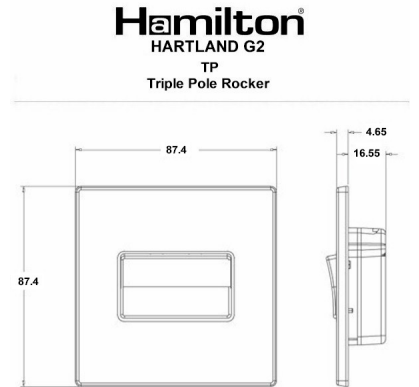

7G29TPBL-B

Hartland G2 | HARTLAND G2 RANGE | Rocker Switches

Item Image

Wiring

Dimensions

Primary Range	Hartland G2
Insert Type	1 gang 10A Triple Pole Rocker
Insert Colour	Black/Black
EAN13 Barcode	5051164003425
Commodity Code	85363010
Luckins TSI	407519398
Dimensions(Nominal)	Single: Height = 87.4mm Width = 87.4mm Depth = 4.65mm
Switched Poles	Triple
Current Rating	10A
Voltage	220/250V AC
Maximum Load	10 Amp resistive
Mains Frequency	50Hz
IP Rating	IP2XD
Contact Gap Minimum	3mm
Terminal Capacity 1	5 x1mm ²
Terminal Capacity 2	4x1.5mm ²
Terminal Capacity 3	1x2.5mm ²
Terminal Capacity 4	1x4mm ² Multi-strand
Terminal Capacity 5	1x6mm ²
Earth Terminal Capacity 1	5x1mm ²
Earth Terminal Capacity 2	4x1.5mm ²
Earth Terminal Capacity 3	3 x2.5mm ²
Earth Terminal Capacity 4	1x4mm ² Multi-strand
Earth Terminal Capacity 5	1x6mm ²
Product Class 1	Must be earthed
Ambient Operating Temperature	-5° to +40°C
Recommended Location	Internal Use Only
Maximum Installation Altitude	2000m
Standard/Approval	BS EN 60669-1