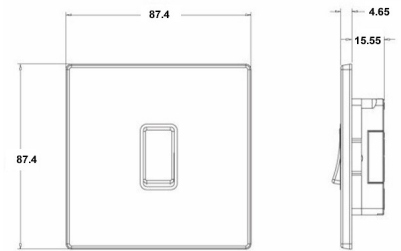

7G2AR21GA-QG

Hartland G2 | HARTLAND G2 RANGE | Rocker Switches

Item Image

Wiring

Dimensions

Hamilton®
HARTLAND G2
R21
2 Way Rocker

Primary Range	Hartland G2
Insert Type	1 gang 10AX 2 Way Rocker
Insert Colour	Anthra Gray/Quartz Grey
EAN13 Barcode	5051164028800
Commodity Code	85363010
Luckins TSI	433715412
Dimensions(Nominal)	Single: Height = 87.4mm Width = 87.4mm Depth = 4.65mm
Switched Poles	Single
Current Rating	10AX
Voltage	220/250V AC
Maximum Load	10 Amp inductive
Mains Frequency	50Hz
IP Rating	IP2XD
Contact Gap Minimum	3mm
Terminal Capacity 1	5x1mm ²
Terminal Capacity 2	4x1.5mm ²
Terminal Capacity 3	1x2.5mm ²
Terminal Capacity 4	1x4mm ² Multi-strand
Terminal Capacity 5	1x6mm ²
Earth Terminal Capacity 1	5x1mm ²
Earth Terminal Capacity 2	4x1.5mm ²
Earth Terminal Capacity 3	3x2.5mm ²
Earth Terminal Capacity 4	1x4mm ² Multi-strand
Earth Terminal Capacity 5	1x6mm ²
Product Class 1	Must be earthed
Ambient Operating Temperature	-5° to +40°C
Recommended Location	Internal Use Only
Maximum Installation Altitude	2000m
Standard/Approval	BS EN 60669-1