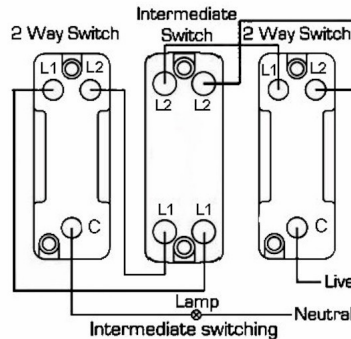

### Hartland G2 | HARTLAND G2 RANGE | Rocker Switches

Item Image

Wiring

Dimensions

Primary Range	Hartland G2
Insert Type	1 gang 10AX Intermediate Rocker
Insert Colour	Anthra Gray/Quartz Grey
EAN13 Barcode	5051164028848
Commodity Code	85363010
Luckins TSI	433714675
Dimensions(Nominal)	Single: Height = 87.4mm Width = 87.4mm Depth = 4.65mm
Switched Poles	Single
Current Rating	10AX
Voltage	220/250V AC
Maximum Load	10 Amp inductive
Mains Frequency	50Hz
IP Rating	IP2XD
Contact Gap Minimum	3mm
Terminal Capacity 1	5x1mm <sup>2</sup>
Terminal Capacity 2	4x1.5mm <sup>2</sup>
Terminal Capacity 3	1x2.5mm <sup>2</sup>
Terminal Capacity 4	1x4mm <sup>2</sup> Multi-strand
Terminal Capacity 5	1x6mm <sup>2</sup>
Earth Terminal Capacity 1	5x1mm <sup>2</sup>
Earth Terminal Capacity 2	4x1.5mm <sup>2</sup>
Earth Terminal Capacity 3	3x2.5mm <sup>2</sup>
Earth Terminal Capacity 4	1x4mm <sup>2</sup> Multi-strand
Earth Terminal Capacity 5	1x6mm <sup>2</sup>
Product Class 1	Must be earthed
Ambient Operating Temperature	-5° to +40°C
Recommended Location	Internal Use Only
Maximum Installation Altitude	2000m
Standard/Approval	BS EN 60669-1