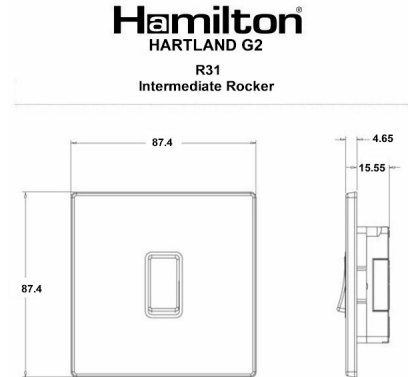

### Hartland G2 | HARTLAND G2 RANGE | Rocker Switches

Item Image

Wiring

Dimensions

Primary Range	Hartland G2
Insert Type	1 gang 10AX Intermediate Rocker
Insert Colour	Anthra Gray/Quartz Grey
EAN13 Barcode	5051164028848
Commodity Code	85363010
Luckins TSI	433714675
Dimensions(Nominal)	Single: Height = 87.4mm Width = 87.4mm Depth = 4.65mm
Switched Poles	Single
Current Rating	10AX
Voltage	220/250V AC
Maximum Load	10 Amp inductive
Mains Frequency	50Hz
IP Rating	IP2XD
Contact Gap Minimum	3mm
Terminal Capacity 1	5x1mm <sup>2</sup>
Terminal Capacity 2	4x1.5mm <sup>2</sup>
Terminal Capacity 3	1x2.5mm <sup>2</sup>
Terminal Capacity 4	1x4mm <sup>2</sup> Multi-strand
Terminal Capacity 5	1x6mm <sup>2</sup>
Earth Terminal Capacity 1	5x1mm <sup>2</sup>
Earth Terminal Capacity 2	4x1.5mm <sup>2</sup>
Earth Terminal Capacity 3	3x2.5mm <sup>2</sup>
Earth Terminal Capacity 4	1x4mm <sup>2</sup> Multi-strand
Earth Terminal Capacity 5	1x6mm <sup>2</sup>
Product Class 1	Must be earthed
Ambient Operating Temperature	-5° to +40°C
Recommended Location	Internal Use Only
Maximum Installation Altitude	2000m
Standard/Approval	BS EN 60669-1