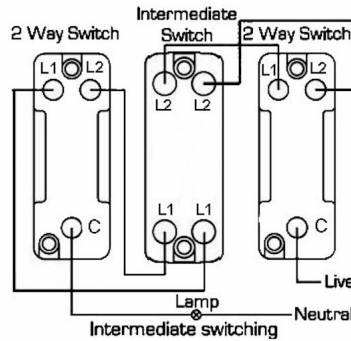

7G2AR32GA-QG

Hartland G2 | HARTLAND G2 RANGE | Rocker Switches

Item Image

Wiring

Dimensions

Primary Range	Hartland G2
Insert Type	2 gang 10AX Intermediate Rocker
Insert Colour	Anthra Gray/Quartz Grey
EAN13 Barcode	5051164028855
Commodity Code	85363010
Luckins TSI	433714688
Dimensions(Nominal)	Single: Height = 87.4mm Width = 87.4mm Depth = 4.65mm
Switched Poles	Single
Current Rating	10AX
Voltage	220/250V AC
Maximum Load	10 Amp inductive
Mains Frequency	50Hz
IP Rating	IP2XD
Contact Gap Minimum	3mm
Terminal Capacity 1	5x1mm ²
Terminal Capacity 2	4x1.5mm ²
Terminal Capacity 3	1x2.5mm ²
Terminal Capacity 4	1x4mm ² Multi-strand
Terminal Capacity 5	1x6mm ²
Earth Terminal Capacity 1	5x1mm ²
Earth Terminal Capacity 2	4x1.5mm ²
Earth Terminal Capacity 3	3x2.5mm ²
Earth Terminal Capacity 4	1x4mm ² Multi-strand
Earth Terminal Capacity 5	1x6mm ²
Product Class 1	Must be earthed
Ambient Operating Temperature	-5° to +40°C
Recommended Location	Internal Use Only
Maximum Installation Altitude	2000m
Standard/Approval	BS EN 60669-1