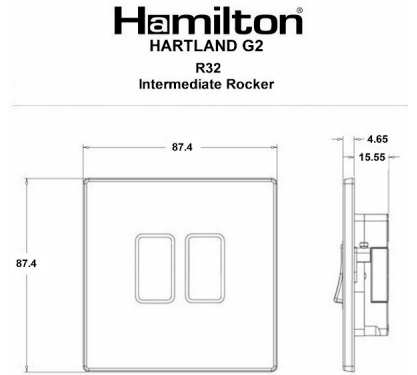

7G2AR32GA-QG

Hartland G2 | HARTLAND G2 RANGE | Rocker Switches

Item Image

Wiring

Dimensions

Primary Range	Hartland G2
Insert Type	2 gang 10AX Intermediate Rocker
Insert Colour	Anthra Gray/Quartz Grey
EAN13 Barcode	5051164028855
Commodity Code	85363010
Luckins TSI	433714688
Dimensions(Nominal)	Single: Height = 87.4mm Width = 87.4mm Depth = 4.65mm
Switched Poles	Single
Current Rating	10AX
Voltage	220/250V AC
Maximum Load	10 Amp inductive
Mains Frequency	50Hz
IP Rating	IP2XD
Contact Gap Minimum	3mm
Terminal Capacity 1	5x1mm ²
Terminal Capacity 2	4x1.5mm ²
Terminal Capacity 3	1x2.5mm ²
Terminal Capacity 4	1x4mm ² Multi-strand
Terminal Capacity 5	1x6mm ²
Earth Terminal Capacity 1	5x1mm ²
Earth Terminal Capacity 2	4x1.5mm ²
Earth Terminal Capacity 3	3x2.5mm ²
Earth Terminal Capacity 4	1x4mm ² Multi-strand
Earth Terminal Capacity 5	1x6mm ²
Product Class 1	Must be earthed
Ambient Operating Temperature	-5° to +40°C
Recommended Location	Internal Use Only
Maximum Installation Altitude	2000m
Standard/Approval	BS EN 60669-1