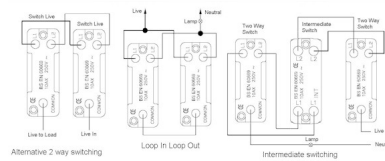

7G2AT23

Hartland G2 | HARTLAND G2 RANGE | Toggle Switches

Item Image

Wiring

Dimensions

Hamilton®
HARTLAND G2
T23
2 Way Toggle

Primary Range	Hartland G2
Insert Type	3 gang 20AX 2 Way Toggle
Insert Colour	Anthra Gray
EAN13 Barcode	5051164028978
Commodity Code	85363030
Luckins TSI	433711775
Dimensions(Nominal)	Double: Height = 87.4mm Width = 144.4mm Depth = 4.65mm
Switched Poles	Single
Current Rating	20AX
Voltage	220/250V AC
Maximum Load	20 Amp inductive
Mains Frequency	50Hz
IP Rating	IP2XD
Contact Gap Minimum	3mm
Terminal Capacity 1	5x1mm ²
Terminal Capacity 2	4x1.5mm ²
Terminal Capacity 3	2x2.5mm ²
Terminal Capacity 4	2x4mm ² Multi-strand
Terminal Capacity 5	1x6mm ²
Earth Terminal Capacity 1	6x1mm ²
Earth Terminal Capacity 2	5x1.5mm ²
Earth Terminal Capacity 3	3x2.5mm ²
Earth Terminal Capacity 4	2x4mm ² Multi-strand
Earth Terminal Capacity 5	1x6mm ²
Product Class 1	Must be earthed
Ambient Operating Temperature	-5° to +40°C
Recommended Location	Internal Use Only
Maximum Installation Altitude	2000m
Standard/Approval	BS EN 60669-1