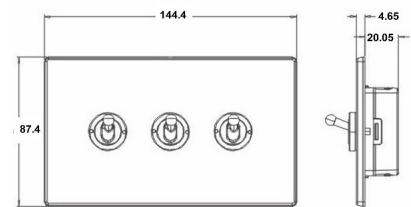

7G2AT23

Hartland G2 | HARTLAND G2 RANGE | Toggle Switches

Item Image

Wiring

Dimensions

Hamilton®
HARTLAND G2
T23
2 Way Toggle

Primary Range	Hartland G2
Insert Type	3 gang 20AX 2 Way Toggle
Insert Colour	Anthra Gray
EAN13 Barcode	5051164028978
Commodity Code	85363030
Luckins TSI	433711775
Dimensions(Nominal)	Double: Height = 87.4mm Width = 144.4mm Depth = 4.65mm
Switched Poles	Single
Current Rating	20AX
Voltage	220/250V AC
Maximum Load	20 Amp inductive
Mains Frequency	50Hz
IP Rating	IP2XD
Contact Gap Minimum	3mm
Terminal Capacity 1	5x1mm ²
Terminal Capacity 2	4x1.5mm ²
Terminal Capacity 3	2x2.5mm ²
Terminal Capacity 4	2x4mm ² Multi-strand
Terminal Capacity 5	1x6mm ²
Earth Terminal Capacity 1	6x1mm ²
Earth Terminal Capacity 2	5x1.5mm ²
Earth Terminal Capacity 3	3x2.5mm ²
Earth Terminal Capacity 4	2x4mm ² Multi-strand
Earth Terminal Capacity 5	1x6mm ²
Product Class 1	Must be earthed
Ambient Operating Temperature	-5° to +40°C
Recommended Location	Internal Use Only
Maximum Installation Altitude	2000m
Standard/Approval	BS EN 60669-1