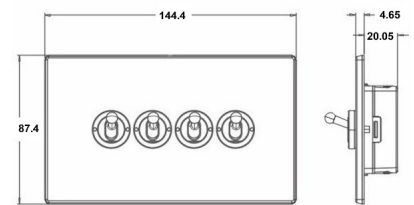

7G2AT24

Hartland G2 | HARTLAND G2 RANGE | Toggle Switches

Item Image

Wiring

Dimensions

Hamilton®
HARTLAND G2
T24
2 Way Toggle

Primary Range	Hartland G2
Insert Type	4 gang 20AX 2 Way Toggle
Insert Colour	Anthra Gray
EAN13 Barcode	5051164028985
Commodity Code	85363030
Luckins TSI	433711788
Dimensions(Nominal)	Double: Height = 87.4mm Width = 144.4mm Depth = 4.65mm
Switched Poles	Single
Current Rating	20AX
Voltage	220/250V AC
Maximum Load	20 Amp inductive
Mains Frequency	50Hz
IP Rating	IP2XD
Contact Gap Minimum	3mm
Terminal Capacity 1	5x1mm ²
Terminal Capacity 2	4x1.5mm ²
Terminal Capacity 3	2x2.5mm ²
Terminal Capacity 4	2x4mm ² Multi-strand
Terminal Capacity 5	1x6mm ²
Earth Terminal Capacity 1	6x1mm ²
Earth Terminal Capacity 2	5x1.5mm ²
Earth Terminal Capacity 3	3x2.5mm ²
Earth Terminal Capacity 4	2x4mm ² Multi-strand
Earth Terminal Capacity 5	1x6mm ²
Product Class 1	Must be earthed
Ambient Operating Temperature	-5° to +40°C
Recommended Location	Internal Use Only
Maximum Installation Altitude	2000m
Standard/Approval	BS EN 60669-1