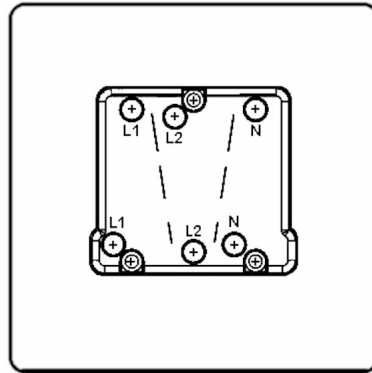

7G2ATPQG-QG

Hartland G2 | HARTLAND G2 RANGE | Rocker Switches

Item Image

Wiring

Dimensions

Primary Range	Hartland G2
Insert Type	1 gang 10A Triple Pole Rocker
Insert Colour	Quartz Grey/Quartz Grey
EAN13 Barcode	5051164029029
Commodity Code	85363010
Luckins TSI	433714811
Dimensions(Nominal)	Single: Height = 87.4mm Width = 87.4mm Depth = 4.65mm
Switched Poles	Triple
Current Rating	10A
Voltage	220/250V AC
Maximum Load	10 Amp resistive
Mains Frequency	50Hz
IP Rating	IP2XD
Contact Gap Minimum	3mm
Terminal Capacity 1	5 x1mm ²
Terminal Capacity 2	4x1.5mm ²
Terminal Capacity 3	1x2.5mm ²
Terminal Capacity 4	1x4mm ² Multi-strand
Terminal Capacity 5	1x6mm ²
Earth Terminal Capacity 1	5x1mm ²
Earth Terminal Capacity 2	4x1.5mm ²
Earth Terminal Capacity 3	3 x2.5mm ²
Earth Terminal Capacity 4	1x4mm ² Multi-strand
Earth Terminal Capacity 5	1x6mm ²
Product Class 1	Must be earthed
Ambient Operating Temperature	-5° to +40°C
Recommended Location	Internal Use Only
Maximum Installation Altitude	2000m
Standard/Approval	BS EN 60669-1