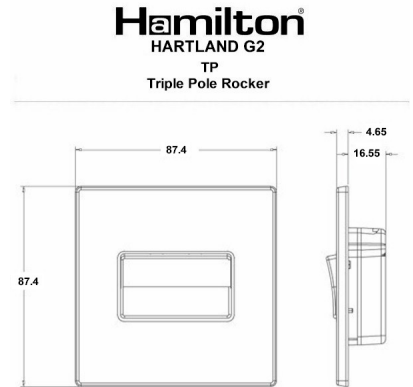

7G2ATPQG-QG

Hartland G2 | HARTLAND G2 RANGE | Rocker Switches

Item Image

Wiring

Dimensions

Primary Range	Hartland G2
Insert Type	1 gang 10A Triple Pole Rocker
Insert Colour	Quartz Grey/Quartz Grey
EAN13 Barcode	5051164029029
Commodity Code	85363010
Luckins TSI	433714811
Dimensions(Nominal)	Single: Height = 87.4mm Width = 87.4mm Depth = 4.65mm
Switched Poles	Triple
Current Rating	10A
Voltage	220/250V AC
Maximum Load	10 Amp resistive
Mains Frequency	50Hz
IP Rating	IP2XD
Contact Gap Minimum	3mm
Terminal Capacity 1	5 x1mm ²
Terminal Capacity 2	4x1.5mm ²
Terminal Capacity 3	1x2.5mm ²
Terminal Capacity 4	1x4mm ² Multi-strand
Terminal Capacity 5	1x6mm ²
Earth Terminal Capacity 1	5x1mm ²
Earth Terminal Capacity 2	4x1.5mm ²
Earth Terminal Capacity 3	3 x2.5mm ²
Earth Terminal Capacity 4	1x4mm ² Multi-strand
Earth Terminal Capacity 5	1x6mm ²
Product Class 1	Must be earthed
Ambient Operating Temperature	-5° to +40°C
Recommended Location	Internal Use Only
Maximum Installation Altitude	2000m
Standard/Approval	BS EN 60669-1