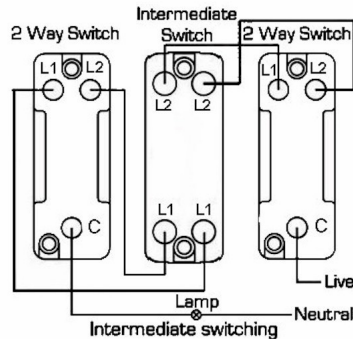

7G2EBR31BL-B

Hartland G2 | HARTLAND G2 RANGE | Rocker Switches

Item Image

Wiring

Dimensions

Hamilton®
HARTLAND G2
MGR31
10AX Intermediate Rocker

Primary Range	Hartland G2
Insert Type	1 gang 10AX Intermediate Rocker
Insert Colour	Black/Black
EAN13 Barcode	5051164025892
Commodity Code	85363010
Luckins TSI	423822920
Dimensions(Nominal)	Single: Height = 87.4mm Width = 87.4mm Depth = 4.65mm
Switched Poles	Single
Current Rating	10AX
Voltage	220/250V AC
Maximum Load	10 Amp inductive
Mains Frequency	50Hz
IP Rating	IP2XD
Contact Gap Minimum	3mm
Terminal Capacity 1	5x1mm ²
Terminal Capacity 2	4x1.5mm ²
Terminal Capacity 3	1x2.5mm ²
Terminal Capacity 4	1x4mm ² Multi-strand
Terminal Capacity 5	1x6mm ²
Earth Terminal Capacity 1	5x1mm ²
Earth Terminal Capacity 2	4x1.5mm ²
Earth Terminal Capacity 3	3x2.5mm ²
Earth Terminal Capacity 4	1x4mm ² Multi-strand
Earth Terminal Capacity 5	1x6mm ²
Product Class 1	Must be earthed
Ambient Operating Temperature	-5° to +40°C
Recommended Location	Internal Use Only
Maximum Installation Altitude	2000m
Standard/Approval	BS EN 60669-1