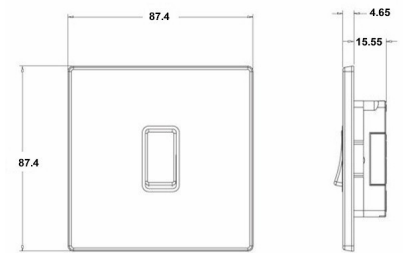

7G2EBR31BL-B

Hartland G2 | HARTLAND G2 RANGE | Rocker Switches

Item Image

Wiring

Dimensions

Hamilton®
HARTLAND G2
MGR31
10AX Intermediate Rocker

Primary Range	Hartland G2
Insert Type	1 gang 10AX Intermediate Rocker
Insert Colour	Black/Black
EAN13 Barcode	5051164025892
Commodity Code	85363010
Luckins TSI	423822920
Dimensions(Nominal)	Single: Height = 87.4mm Width = 87.4mm Depth = 4.65mm
Switched Poles	Single
Current Rating	10AX
Voltage	220/250V AC
Maximum Load	10 Amp inductive
Mains Frequency	50Hz
IP Rating	IP2XD
Contact Gap Minimum	3mm
Terminal Capacity 1	5x1mm ²
Terminal Capacity 2	4x1.5mm ²
Terminal Capacity 3	1x2.5mm ²
Terminal Capacity 4	1x4mm ² Multi-strand
Terminal Capacity 5	1x6mm ²
Earth Terminal Capacity 1	5x1mm ²
Earth Terminal Capacity 2	4x1.5mm ²
Earth Terminal Capacity 3	3x2.5mm ²
Earth Terminal Capacity 4	1x4mm ² Multi-strand
Earth Terminal Capacity 5	1x6mm ²
Product Class 1	Must be earthed
Ambient Operating Temperature	-5° to +40°C
Recommended Location	Internal Use Only
Maximum Installation Altitude	2000m
Standard/Approval	BS EN 60669-1