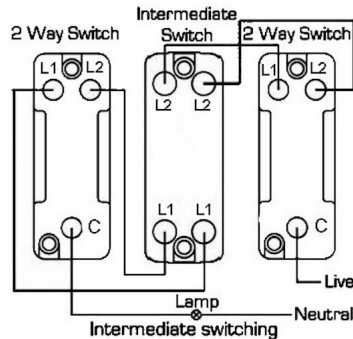

### Hartland G2 | HARTLAND G2 RANGE | Rocker Switches

Item Image

Wiring

Dimensions

Primary Range	Hartland G2
Insert Type	2 gang 10AX Intermediate Rocker
Insert Colour	Black/Black
EAN13 Barcode	5051164025908
Commodity Code	85363010
Luckins TSI	423822933
Dimensions(Nominal)	Single: Height = 87.4mm Width = 87.4mm Depth = 4.65mm
Switched Poles	Single
Current Rating	10AX
Voltage	220/250V AC
Maximum Load	10 Amp inductive
Mains Frequency	50Hz
IP Rating	IP2XD
Contact Gap Minimum	3mm
Terminal Capacity 1	5 x1mm <sup>2</sup>
Terminal Capacity 2	4x1.5mm <sup>2</sup>
Terminal Capacity 3	1x2.5mm <sup>2</sup>
Terminal Capacity 4	1x4mm <sup>2</sup> Multi-strand
Terminal Capacity 5	1x6mm <sup>2</sup>
Earth Terminal Capacity 1	5x1mm <sup>2</sup>
Earth Terminal Capacity 2	4x1.5mm <sup>2</sup>
Earth Terminal Capacity 3	3 x2.5mm <sup>2</sup>
Earth Terminal Capacity 4	1x4mm <sup>2</sup> Multi-strand
Earth Terminal Capacity 5	1x6mm <sup>2</sup>
Product Class 1	Must be earthed
Ambient Operating Temperature	-5° to +40°C
Recommended Location	Internal Use Only
Maximum Installation Altitude	2000m
Standard/Approval	BS EN 60669-1