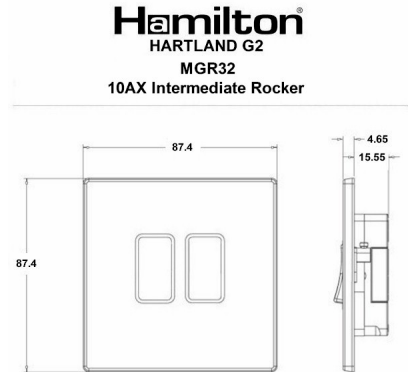

### Hartland G2 | HARTLAND G2 RANGE | Rocker Switches

Item Image

Wiring

Dimensions

Primary Range	Hartland G2
Insert Type	2 gang 10AX Intermediate Rocker
Insert Colour	Black/Black
EAN13 Barcode	5051164025908
Commodity Code	85363010
Luckins TSI	423822933
Dimensions(Nominal)	Single: Height = 87.4mm Width = 87.4mm Depth = 4.65mm
Switched Poles	Single
Current Rating	10AX
Voltage	220/250V AC
Maximum Load	10 Amp inductive
Mains Frequency	50Hz
IP Rating	IP2XD
Contact Gap Minimum	3mm
Terminal Capacity 1	5 x1mm <sup>2</sup>
Terminal Capacity 2	4x1.5mm <sup>2</sup>
Terminal Capacity 3	1x2.5mm <sup>2</sup>
Terminal Capacity 4	1x4mm <sup>2</sup> Multi-strand
Terminal Capacity 5	1x6mm <sup>2</sup>
Earth Terminal Capacity 1	5x1mm <sup>2</sup>
Earth Terminal Capacity 2	4x1.5mm <sup>2</sup>
Earth Terminal Capacity 3	3 x2.5mm <sup>2</sup>
Earth Terminal Capacity 4	1x4mm <sup>2</sup> Multi-strand
Earth Terminal Capacity 5	1x6mm <sup>2</sup>
Product Class 1	Must be earthed
Ambient Operating Temperature	-5° to +40°C
Recommended Location	Internal Use Only
Maximum Installation Altitude	2000m
Standard/Approval	BS EN 60669-1