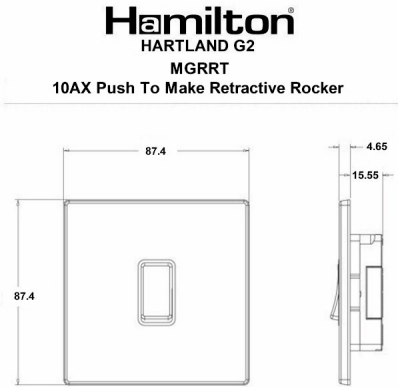

7G2EBRRTBL-B

Hartland G2 | HARTLAND G2 RANGE | Rocker Switches

Item Image

Wiring

Dimensions

Primary Range	Hartland G2
Insert Type	1 gang 10AX Push To Make Retractive Rocker
Insert Colour	Black/Black
EAN13 Barcode	5051164025915
Commodity Code	85363010
Luckins TSI	423822959
Dimensions(Nominal)	Single: Height = 87.4mm Width = 87.4mm Depth = 4.65mm
Switched Poles	Single
Current Rating	10AX
Voltage	220/250V AC
Maximum Load	10 Amp inductive
Mains Frequency	50Hz
IP Rating	IP2XD
Contact Gap Minimum	3mm
Terminal Capacity 1	5x1mm ²
Terminal Capacity 2	4x1.5mm ²
Terminal Capacity 3	1x2.5mm ²
Terminal Capacity 4	1x4mm ² Multi-strand
Terminal Capacity 5	1x6mm ²
Earth Terminal Capacity 1	5x1mm ²
Earth Terminal Capacity 2	4x1.5mm ²
Earth Terminal Capacity 3	3x2.5mm ²
Earth Terminal Capacity 4	1x4mm ² Multi-strand
Earth Terminal Capacity 5	1x6mm ²
Product Class 1	Must be earthed
Ambient Operating Temperature	-5° to +40°C
Recommended Location	Internal Use Only
Maximum Installation Altitude	2000m
Standard/Approval	BS EN 60669-1