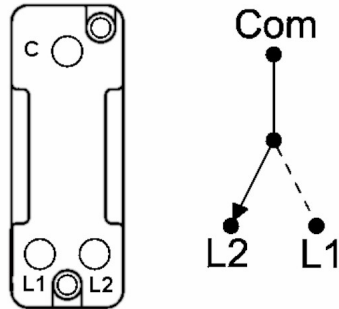

7G2EBRRTBL-B

Hartland G2 | HARTLAND G2 RANGE | Rocker Switches

Item Image

Wiring

Dimensions

Primary Range	Hartland G2
Insert Type	1 gang 10AX Push To Make Retractive Rocker
Insert Colour	Black/Black
EAN13 Barcode	5051164025915
Commodity Code	85363010
Luckins TSI	423822959
Dimensions(Nominal)	Single: Height = 87.4mm Width = 87.4mm Depth = 4.65mm
Switched Poles	Single
Current Rating	10AX
Voltage	220/250V AC
Maximum Load	10 Amp inductive
Mains Frequency	50Hz
IP Rating	IP2XD
Contact Gap Minimum	3mm
Terminal Capacity 1	5x1mm ²
Terminal Capacity 2	4x1.5mm ²
Terminal Capacity 3	1x2.5mm ²
Terminal Capacity 4	1x4mm ² Multi-strand
Terminal Capacity 5	1x6mm ²
Earth Terminal Capacity 1	5x1mm ²
Earth Terminal Capacity 2	4x1.5mm ²
Earth Terminal Capacity 3	3x2.5mm ²
Earth Terminal Capacity 4	1x4mm ² Multi-strand
Earth Terminal Capacity 5	1x6mm ²
Product Class 1	Must be earthed
Ambient Operating Temperature	-5° to +40°C
Recommended Location	Internal Use Only
Maximum Installation Altitude	2000m
Standard/Approval	BS EN 60669-1