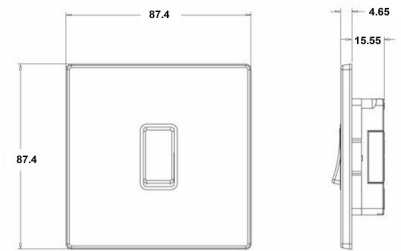

7G2MBR21BL-B

Hartland G2 | HARTLAND G2 RANGE | Rocker Switches

Item Image

Wiring

Dimensions

Hamilton®
HARTLAND G2
R21
2 Way Rocker

Primary Range	Hartland G2
Insert Type	1 gang 10AX 2 Way Rocker
Insert Colour	Black/Black
EAN13 Barcode	5051164004408
Commodity Code	85363010
Luckins TSI	407519657
Dimensions(Nominal)	Single: Height = 87.4mm Width = 87.4mm Depth = 4.65mm
Switched Poles	Single
Current Rating	10AX
Voltage	220/250V AC
Maximum Load	10 Amp inductive
Mains Frequency	50Hz
IP Rating	IP2XD
Contact Gap Minimum	3mm
Terminal Capacity 1	5x1mm ²
Terminal Capacity 2	4x1.5mm ²
Terminal Capacity 3	1x2.5mm ²
Terminal Capacity 4	1x4mm ² Multi-strand
Terminal Capacity 5	1x6mm ²
Earth Terminal Capacity 1	5x1mm ²
Earth Terminal Capacity 2	4x1.5mm ²
Earth Terminal Capacity 3	3x2.5mm ²
Earth Terminal Capacity 4	1x4mm ² Multi-strand
Earth Terminal Capacity 5	1x6mm ²
Product Class 1	Must be earthed
Ambient Operating Temperature	-5° to +40°C
Recommended Location	Internal Use Only
Maximum Installation Altitude	2000m
Standard/Approval	BS EN 60669-1