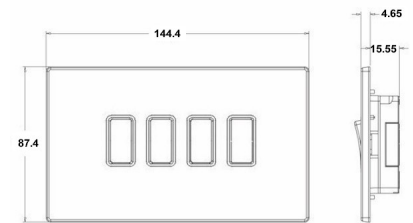

#### Item Image

#### Dimensions

**Hamilton®**  
HARTLAND G2  
R24  
2 Way Rocker

Primary Range	Hartland G2
Insert Type	4 gang 10AX 2 Way Rocker
Insert Colour	Black/Black
EAN13 Barcode	5051164004439
Commodity Code	85363010
Luckins TSI	407519686
Dimensions(Nominal)	Double: Height = 87.4mm Width = 144.4mm Depth = 4.65mm
Switched Poles	Single
Current Rating	10AX
Voltage	220/250V AC
Maximum Load	10 Amp inductive
Mains Frequency	50Hz
IP Rating	IP2XD
Contact Gap Minimum	3mm
Terminal Capacity 1	5x1mm <sup>2</sup>
Terminal Capacity 2	4x1.5mm <sup>2</sup>
Terminal Capacity 3	1x2.5mm <sup>2</sup>
Terminal Capacity 4	1x4mm <sup>2</sup> Multi-strand
Terminal Capacity 5	1x6mm <sup>2</sup>
Earth Terminal Capacity 1	5x1mm <sup>2</sup>
Earth Terminal Capacity 2	4x1.5mm <sup>2</sup>
Earth Terminal Capacity 3	3x2.5mm <sup>2</sup>
Earth Terminal Capacity 4	1x4mm <sup>2</sup> Multi-strand
Earth Terminal Capacity 5	1x6mm <sup>2</sup>
Product Class 1	Must be earthed
Ambient Operating Temperature	-5° to +40°C
Recommended Location	Internal Use Only
Maximum Installation Altitude	2000m
Standard/Approval	BS EN 60669-1