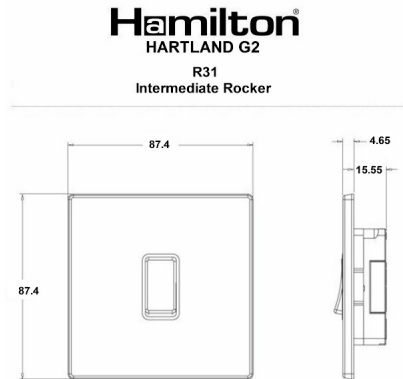

7G2MBR31BL-B

Hartland G2 | HARTLAND G2 RANGE | Rocker Switches

Item Image

Wiring

Dimensions

Primary Range	Hartland G2
Insert Type	1 gang 10AX Intermediate Rocker
Insert Colour	Black/Black
EAN13 Barcode	5051164004446
Commodity Code	85363010
Luckins TSI	407519709
Dimensions(Nominal)	Single: Height = 87.4mm Width = 87.4mm Depth = 4.65mm
Switched Poles	Single
Current Rating	10AX
Voltage	220/250V AC
Maximum Load	10 Amp inductive
Mains Frequency	50Hz
IP Rating	IP2XD
Contact Gap Minimum	3mm
Terminal Capacity 1	5x1mm ²
Terminal Capacity 2	4x1.5mm ²
Terminal Capacity 3	1x2.5mm ²
Terminal Capacity 4	1x4mm ² Multi-strand
Terminal Capacity 5	1x6mm ²
Earth Terminal Capacity 1	5x1mm ²
Earth Terminal Capacity 2	4x1.5mm ²
Earth Terminal Capacity 3	3x2.5mm ²
Earth Terminal Capacity 4	1x4mm ² Multi-strand
Earth Terminal Capacity 5	1x6mm ²
Product Class 1	Must be earthed
Ambient Operating Temperature	-5° to +40°C
Recommended Location	Internal Use Only
Maximum Installation Altitude	2000m
Standard/Approval	BS EN 60669-1