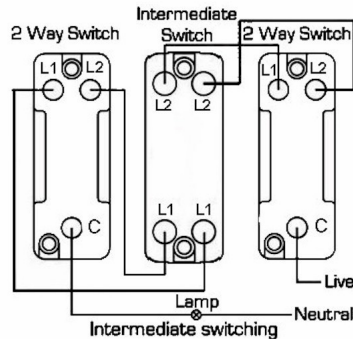

7G2MBR31BL-B

Hartland G2 | HARTLAND G2 RANGE | Rocker Switches

Item Image

Wiring

Dimensions

Primary Range	Hartland G2
Insert Type	1 gang 10AX Intermediate Rocker
Insert Colour	Black/Black
EAN13 Barcode	5051164004446
Commodity Code	85363010
Luckins TSI	407519709
Dimensions(Nominal)	Single: Height = 87.4mm Width = 87.4mm Depth = 4.65mm
Switched Poles	Single
Current Rating	10AX
Voltage	220/250V AC
Maximum Load	10 Amp inductive
Mains Frequency	50Hz
IP Rating	IP2XD
Contact Gap Minimum	3mm
Terminal Capacity 1	5x1mm ²
Terminal Capacity 2	4x1.5mm ²
Terminal Capacity 3	1x2.5mm ²
Terminal Capacity 4	1x4mm ² Multi-strand
Terminal Capacity 5	1x6mm ²
Earth Terminal Capacity 1	5x1mm ²
Earth Terminal Capacity 2	4x1.5mm ²
Earth Terminal Capacity 3	3x2.5mm ²
Earth Terminal Capacity 4	1x4mm ² Multi-strand
Earth Terminal Capacity 5	1x6mm ²
Product Class 1	Must be earthed
Ambient Operating Temperature	-5° to +40°C
Recommended Location	Internal Use Only
Maximum Installation Altitude	2000m
Standard/Approval	BS EN 60669-1