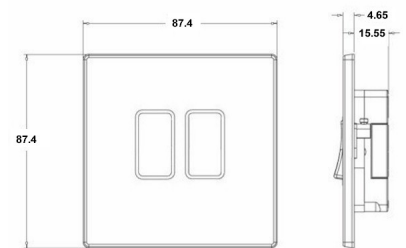

7G2MBR32BL-B

Hartland G2 | HARTLAND G2 RANGE | Rocker Switches

Item Image

Wiring

Dimensions

Hamilton®
HARTLAND G2
R32
Intermediate Rocker

Primary Range	Hartland G2
Insert Type	2 gang 10AX Intermediate Rocker
Insert Colour	Black/Black
EAN13 Barcode	5051164004453
Commodity Code	85363010
Luckins TSI	407519712
Dimensions(Nominal)	Single: Height = 87.4mm Width = 87.4mm Depth = 4.65mm
Switched Poles	Single
Current Rating	10AX
Voltage	220/250V AC
Maximum Load	10 Amp inductive
Mains Frequency	50Hz
IP Rating	IP2XD
Contact Gap Minimum	3mm
Terminal Capacity 1	5x1mm ²
Terminal Capacity 2	4x1.5mm ²
Terminal Capacity 3	1x2.5mm ²
Terminal Capacity 4	1x4mm ² Multi-strand
Terminal Capacity 5	1x6mm ²
Earth Terminal Capacity 1	5x1mm ²
Earth Terminal Capacity 2	4x1.5mm ²
Earth Terminal Capacity 3	3x2.5mm ²
Earth Terminal Capacity 4	1x4mm ² Multi-strand
Earth Terminal Capacity 5	1x6mm ²
Product Class 1	Must be earthed
Ambient Operating Temperature	-5° to +40°C
Recommended Location	Internal Use Only
Maximum Installation Altitude	2000m
Standard/Approval	BS EN 60669-1