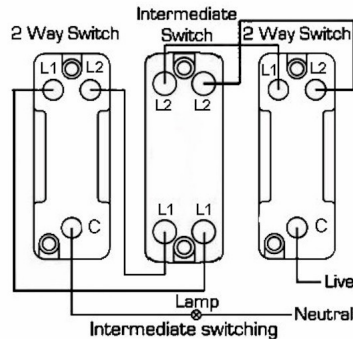

7G2MBR32BL-B

Hartland G2 | HARTLAND G2 RANGE | Rocker Switches

Item Image

Wiring

Dimensions

Hamilton®
HARTLAND G2
R32
Intermediate Rocker

Primary Range	Hartland G2
Insert Type	2 gang 10AX Intermediate Rocker
Insert Colour	Black/Black
EAN13 Barcode	5051164004453
Commodity Code	85363010
Luckins TSI	407519712
Dimensions(Nominal)	Single: Height = 87.4mm Width = 87.4mm Depth = 4.65mm
Switched Poles	Single
Current Rating	10AX
Voltage	220/250V AC
Maximum Load	10 Amp inductive
Mains Frequency	50Hz
IP Rating	IP2XD
Contact Gap Minimum	3mm
Terminal Capacity 1	5x1mm ²
Terminal Capacity 2	4x1.5mm ²
Terminal Capacity 3	1x2.5mm ²
Terminal Capacity 4	1x4mm ² Multi-strand
Terminal Capacity 5	1x6mm ²
Earth Terminal Capacity 1	5x1mm ²
Earth Terminal Capacity 2	4x1.5mm ²
Earth Terminal Capacity 3	3x2.5mm ²
Earth Terminal Capacity 4	1x4mm ² Multi-strand
Earth Terminal Capacity 5	1x6mm ²
Product Class 1	Must be earthed
Ambient Operating Temperature	-5° to +40°C
Recommended Location	Internal Use Only
Maximum Installation Altitude	2000m
Standard/Approval	BS EN 60669-1

7G2MBR32BL-B

Hartland G2 | HARTLAND G2 RANGE | Rocker Switches

All products listed conform to current British or European standard and the product information is correct at the time of going to press.

All accessories are manufactured under an accredited BS EN ISO 9001 : 2015 Quality Management System.