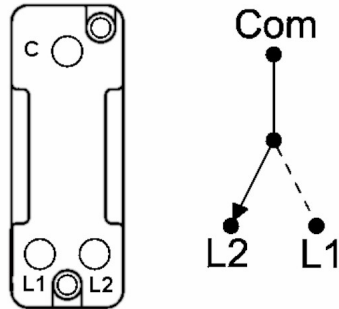

## 7G2MBRRTBL-B

### Hartland G2 | HARTLAND G2 RANGE | Rocker Switches

Item Image

Wiring

Dimensions

Primary Range	Hartland G2
Insert Type	1 gang 10AX Push To Make Retractive Rocker
Insert Colour	Black/Black
EAN13 Barcode	5051164004460
Commodity Code	85363010
Luckins TSI	407519725
Dimensions(Nominal)	Single: Height = 87.4mm Width = 87.4mm Depth = 4.65mm
Switched Poles	Single
Current Rating	10AX
Voltage	220/250V AC
Maximum Load	10 Amp inductive
Mains Frequency	50Hz
IP Rating	IP2XD
Contact Gap Minimum	3mm
Terminal Capacity 1	5x1mm <sup>2</sup>
Terminal Capacity 2	4x1.5mm <sup>2</sup>
Terminal Capacity 3	1x2.5mm <sup>2</sup>
Terminal Capacity 4	1x4mm <sup>2</sup> Multi-strand
Terminal Capacity 5	1x6mm <sup>2</sup>
Earth Terminal Capacity 1	5x1mm <sup>2</sup>
Earth Terminal Capacity 2	4x1.5mm <sup>2</sup>
Earth Terminal Capacity 3	3x2.5mm <sup>2</sup>
Earth Terminal Capacity 4	1x4mm <sup>2</sup> Multi-strand
Earth Terminal Capacity 5	1x6mm <sup>2</sup>
Product Class 1	Must be earthed
Ambient Operating Temperature	-5° to +40°C
Recommended Location	Internal Use Only
Maximum Installation Altitude	2000m
Standard/Approval	BS EN 60669-1