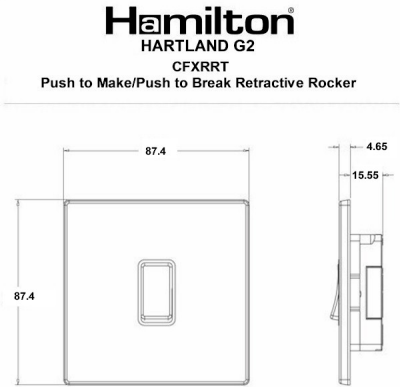

### Hartland G2 | HARTLAND G2 RANGE | Rocker Switches

Item Image

Wiring

Dimensions

Primary Range	Hartland G2
Insert Type	1 gang 10AX Push To Make Retractive Rocker
Insert Colour	Black/Black
EAN13 Barcode	5051164004460
Commodity Code	85363010
Luckins TSI	407519725
Dimensions(Nominal)	Single: Height = 87.4mm Width = 87.4mm Depth = 4.65mm
Switched Poles	Single
Current Rating	10AX
Voltage	220/250V AC
Maximum Load	10 Amp inductive
Mains Frequency	50Hz
IP Rating	IP2XD
Contact Gap Minimum	3mm
Terminal Capacity 1	5x1mm <sup>2</sup>
Terminal Capacity 2	4x1.5mm <sup>2</sup>
Terminal Capacity 3	1x2.5mm <sup>2</sup>
Terminal Capacity 4	1x4mm <sup>2</sup> Multi-strand
Terminal Capacity 5	1x6mm <sup>2</sup>
Earth Terminal Capacity 1	5x1mm <sup>2</sup>
Earth Terminal Capacity 2	4x1.5mm <sup>2</sup>
Earth Terminal Capacity 3	3x2.5mm <sup>2</sup>
Earth Terminal Capacity 4	1x4mm <sup>2</sup> Multi-strand
Earth Terminal Capacity 5	1x6mm <sup>2</sup>
Product Class 1	Must be earthed
Ambient Operating Temperature	-5° to +40°C
Recommended Location	Internal Use Only
Maximum Installation Altitude	2000m
Standard/Approval	BS EN 60669-1