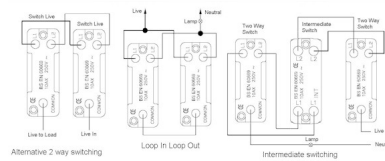

7G2MWR21WH-W

Hartland G2 | HARTLAND G2 RANGE | Rocker Switches

Item Image

Wiring

Dimensions

Hamilton®
HARTLAND G2
R21
2 Way Rocker

Primary Range	Hartland G2
Insert Type	1 gang 10AX 2 Way Rocker
Insert Colour	White/White
EAN13 Barcode	5051164005009
Commodity Code	85363010
Luckins TSI	407519796
Dimensions(Nominal)	Single: Height = 87.4mm Width = 87.4mm Depth = 4.65mm
Switched Poles	Single
Current Rating	10AX
Voltage	220/250V AC
Maximum Load	10 Amp inductive
Mains Frequency	50Hz
IP Rating	IP2XD
Contact Gap Minimum	3mm
Terminal Capacity 1	5x1mm ²
Terminal Capacity 2	4x1.5mm ²
Terminal Capacity 3	1x2.5mm ²
Terminal Capacity 4	1x4mm ² Multi-strand
Terminal Capacity 5	1x6mm ²
Earth Terminal Capacity 1	5x1mm ²
Earth Terminal Capacity 2	4x1.5mm ²
Earth Terminal Capacity 3	3x2.5mm ²
Earth Terminal Capacity 4	1x4mm ² Multi-strand
Earth Terminal Capacity 5	1x6mm ²
Product Class 1	Must be earthed
Ambient Operating Temperature	-5° to +40°C
Recommended Location	Internal Use Only
Maximum Installation Altitude	2000m
Standard/Approval	BS EN 60669-1