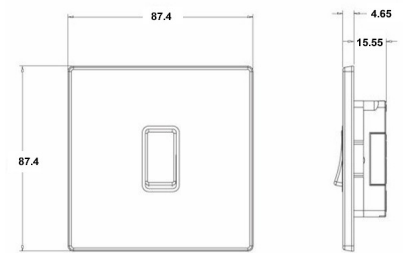

7G2MWR21WH-W

Hartland G2 | HARTLAND G2 RANGE | Rocker Switches

Item Image

Wiring

Dimensions

Hamilton®
HARTLAND G2
R21
2 Way Rocker

Primary Range	Hartland G2
Insert Type	1 gang 10AX 2 Way Rocker
Insert Colour	White/White
EAN13 Barcode	5051164005009
Commodity Code	85363010
Luckins TSI	407519796
Dimensions(Nominal)	Single: Height = 87.4mm Width = 87.4mm Depth = 4.65mm
Switched Poles	Single
Current Rating	10AX
Voltage	220/250V AC
Maximum Load	10 Amp inductive
Mains Frequency	50Hz
IP Rating	IP2XD
Contact Gap Minimum	3mm
Terminal Capacity 1	5x1mm ²
Terminal Capacity 2	4x1.5mm ²
Terminal Capacity 3	1x2.5mm ²
Terminal Capacity 4	1x4mm ² Multi-strand
Terminal Capacity 5	1x6mm ²
Earth Terminal Capacity 1	5x1mm ²
Earth Terminal Capacity 2	4x1.5mm ²
Earth Terminal Capacity 3	3x2.5mm ²
Earth Terminal Capacity 4	1x4mm ² Multi-strand
Earth Terminal Capacity 5	1x6mm ²
Product Class 1	Must be earthed
Ambient Operating Temperature	-5° to +40°C
Recommended Location	Internal Use Only
Maximum Installation Altitude	2000m
Standard/Approval	BS EN 60669-1