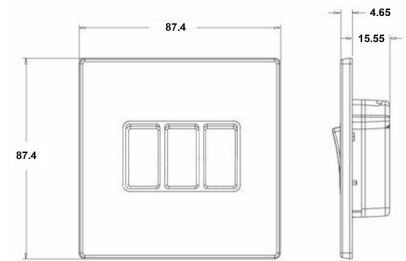

7G2MWR23WH-W

Hartland G2 | HARTLAND G2 RANGE | Rocker Switches

Item Image

Wiring

Dimensions

Hamilton®
HARTLAND G2
R23
2 Way Rocker

Primary Range	Hartland G2
Insert Type	3 gang 10AX 2 Way Rocker
Insert Colour	White/White
EAN13 Barcode	5051164005023
Commodity Code	85363010
Luckins TSI	407519822
Dimensions(Nominal)	Single: Height = 87.4mm Width = 87.4mm Depth = 4.65mm
Switched Poles	Single
Current Rating	10AX
Voltage	220/250V AC
Maximum Load	10 Amp inductive
Mains Frequency	50Hz
IP Rating	IP2XD
Contact Gap Minimum	3mm
Terminal Capacity 1	5x1mm ²
Terminal Capacity 2	4x1.5mm ²
Terminal Capacity 3	1x2.5mm ²
Terminal Capacity 4	1x4mm ² Multi-strand
Terminal Capacity 5	1x6mm ²
Earth Terminal Capacity 1	5x1mm ²
Earth Terminal Capacity 2	4x1.5mm ²
Earth Terminal Capacity 3	3x2.5mm ²
Earth Terminal Capacity 4	1x4mm ² Multi-strand
Earth Terminal Capacity 5	1x6mm ²
Product Class 1	Must be earthed
Ambient Operating Temperature	-5° to +40°C
Recommended Location	Internal Use Only
Maximum Installation Altitude	2000m
Standard/Approval	BS EN 60669-1