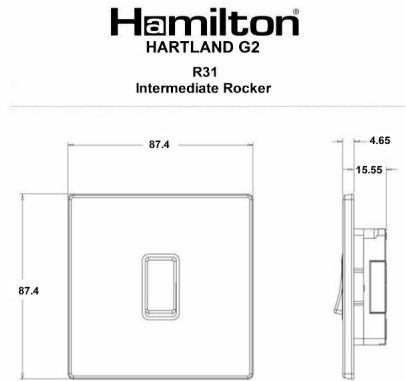

7G2MWR31WH-W

Hartland G2 | HARTLAND G2 RANGE | Rocker Switches

Item Image

Wiring

Dimensions

Primary Range	Hartland G2
Insert Type	1 gang 10AX Intermediate Rocker
Insert Colour	White/White
EAN13 Barcode	5051164005047
Commodity Code	85363010
Luckins TSI	407519848
Dimensions(Nominal)	Single: Height = 87.4mm Width = 87.4mm Depth = 4.65mm
Switched Poles	Single
Current Rating	10AX
Voltage	220/250V AC
Maximum Load	10 Amp inductive
Mains Frequency	50Hz
IP Rating	IP2XD
Contact Gap Minimum	3mm
Terminal Capacity 1	5x1mm ²
Terminal Capacity 2	4x1.5mm ²
Terminal Capacity 3	1x2.5mm ²
Terminal Capacity 4	1x4mm ² Multi-strand
Terminal Capacity 5	1x6mm ²
Earth Terminal Capacity 1	5x1mm ²
Earth Terminal Capacity 2	4x1.5mm ²
Earth Terminal Capacity 3	3x2.5mm ²
Earth Terminal Capacity 4	1x4mm ² Multi-strand
Earth Terminal Capacity 5	1x6mm ²
Product Class 1	Must be earthed
Ambient Operating Temperature	-5° to +40°C
Recommended Location	Internal Use Only
Maximum Installation Altitude	2000m
Standard/Approval	BS EN 60669-1

7G2MWR31WH-W

Hartland G2 | HARTLAND G2 RANGE | Rocker Switches

All products listed conform to current British or European standard and the product information is correct at the time of going to press.

All accessories are manufactured under an accredited BS EN ISO 9001 : 2015 Quality Management System.