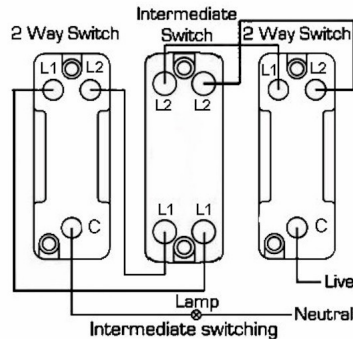

7G2MWR31WH-W

Hartland G2 | HARTLAND G2 RANGE | Rocker Switches

Item Image

Wiring

Dimensions

Primary Range	Hartland G2
Insert Type	1 gang 10AX Intermediate Rocker
Insert Colour	White/White
EAN13 Barcode	5051164005047
Commodity Code	85363010
Luckins TSI	407519848
Dimensions(Nominal)	Single: Height = 87.4mm Width = 87.4mm Depth = 4.65mm
Switched Poles	Single
Current Rating	10AX
Voltage	220/250V AC
Maximum Load	10 Amp inductive
Mains Frequency	50Hz
IP Rating	IP2XD
Contact Gap Minimum	3mm
Terminal Capacity 1	5x1mm ²
Terminal Capacity 2	4x1.5mm ²
Terminal Capacity 3	1x2.5mm ²
Terminal Capacity 4	1x4mm ² Multi-strand
Terminal Capacity 5	1x6mm ²
Earth Terminal Capacity 1	5x1mm ²
Earth Terminal Capacity 2	4x1.5mm ²
Earth Terminal Capacity 3	3x2.5mm ²
Earth Terminal Capacity 4	1x4mm ² Multi-strand
Earth Terminal Capacity 5	1x6mm ²
Product Class 1	Must be earthed
Ambient Operating Temperature	-5° to +40°C
Recommended Location	Internal Use Only
Maximum Installation Altitude	2000m
Standard/Approval	BS EN 60669-1

7G2MWR31WH-W

Hartland G2 | HARTLAND G2 RANGE | Rocker Switches

All products listed conform to current British or European standard and the product information is correct at the time of going to press.

All accessories are manufactured under an accredited BS EN ISO 9001 : 2015 Quality Management System.