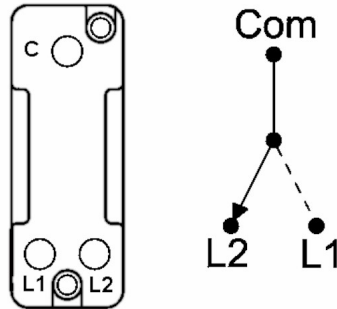

7G2MWRRTWH-W

Hartland G2 | HARTLAND G2 RANGE | Rocker Switches

Item Image

Wiring

Dimensions

Primary Range	Hartland G2
Insert Type	1 gang 10AX Push To Make Retractive Rocker
Insert Colour	White/White
EAN13 Barcode	5051164005061
Commodity Code	85363010
Luckins TSI	407519864
Dimensions(Nominal)	Single: Height = 87.4mm Width = 87.4mm Depth = 4.65mm
Switched Poles	Single
Current Rating	10AX
Voltage	220/250V AC
Maximum Load	10 Amp inductive
Mains Frequency	50Hz
IP Rating	IP2XD
Contact Gap Minimum	3mm
Terminal Capacity 1	5x1mm ²
Terminal Capacity 2	4x1.5mm ²
Terminal Capacity 3	1x2.5mm ²
Terminal Capacity 4	1x4mm ² Multi-strand
Terminal Capacity 5	1x6mm ²
Earth Terminal Capacity 1	5x1mm ²
Earth Terminal Capacity 2	4x1.5mm ²
Earth Terminal Capacity 3	3x2.5mm ²
Earth Terminal Capacity 4	1x4mm ² Multi-strand
Earth Terminal Capacity 5	1x6mm ²
Product Class 1	Must be earthed
Ambient Operating Temperature	-5° to +40°C
Recommended Location	Internal Use Only
Maximum Installation Altitude	2000m
Standard/Approval	BS EN 60669-1