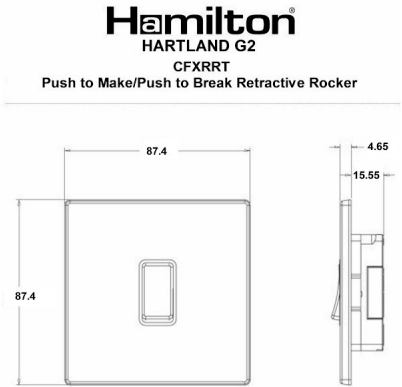

7G2MWRRTWH-W

Hartland G2 | HARTLAND G2 RANGE | Rocker Switches

Item Image

Wiring

Dimensions

Primary Range	Hartland G2
Insert Type	1 gang 10AX Push To Make Retractive Rocker
Insert Colour	White/White
EAN13 Barcode	5051164005061
Commodity Code	85363010
Luckins TSI	407519864
Dimensions(Nominal)	Single: Height = 87.4mm Width = 87.4mm Depth = 4.65mm
Switched Poles	Single
Current Rating	10AX
Voltage	220/250V AC
Maximum Load	10 Amp inductive
Mains Frequency	50Hz
IP Rating	IP2XD
Contact Gap Minimum	3mm
Terminal Capacity 1	5x1mm ²
Terminal Capacity 2	4x1.5mm ²
Terminal Capacity 3	1x2.5mm ²
Terminal Capacity 4	1x4mm ² Multi-strand
Terminal Capacity 5	1x6mm ²
Earth Terminal Capacity 1	5x1mm ²
Earth Terminal Capacity 2	4x1.5mm ²
Earth Terminal Capacity 3	3x2.5mm ²
Earth Terminal Capacity 4	1x4mm ² Multi-strand
Earth Terminal Capacity 5	1x6mm ²
Product Class 1	Must be earthed
Ambient Operating Temperature	-5° to +40°C
Recommended Location	Internal Use Only
Maximum Installation Altitude	2000m
Standard/Approval	BS EN 60669-1