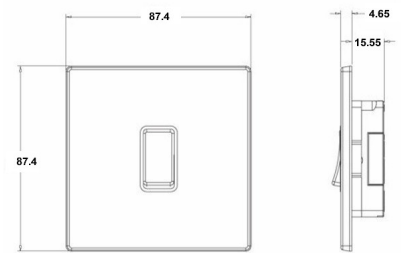

7G2RBR21BL-B

Hartland G2 | HARTLAND G2 RANGE | Rocker Switches

Item Image

Wiring

Dimensions

Hamilton®
HARTLAND G2

R21
2 Way Rocker

Primary Range	Hartland G2
Insert Type	1 gang 10AX 2 Way Rocker
Insert Colour	Black/Black
EAN13 Barcode	5051164003807
Commodity Code	85363010
Luckins TSI	407519958
Dimensions(Nominal)	Single: Height = 87.4mm Width = 87.4mm Depth = 4.65mm
Weight	95 GR
Switched Poles	Single
Current Rating	10AX
Voltage	220/250V AC
Maximum Load	10 Amp inductive
Mains Frequency	50Hz
IP Rating	IP2XD
Contact Gap Minimum	3mm
Terminal Capacity 1	5x1mm ²
Terminal Capacity 2	4x1.5mm ²
Terminal Capacity 3	1x2.5mm ²
Terminal Capacity 4	1x4mm ² Multi-strand
Terminal Capacity 5	1x6mm ²
Earth Terminal Capacity 1	5x1mm ²
Earth Terminal Capacity 2	4x1.5mm ²
Earth Terminal Capacity 3	3x2.5mm ²
Earth Terminal Capacity 4	1x4mm ² Multi-strand
Earth Terminal Capacity 5	1x6mm ²
Product Class 1	Must be earthed
Ambient Operating Temperature	-5° to +40°C
Recommended Location	Internal Use Only
Maximum Installation Altitude	2000m