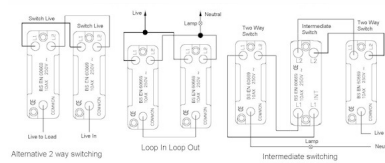

7G2RBR21BL-B

Hartland G2 | HARTLAND G2 RANGE | Rocker Switches

Item Image

Wiring

Dimensions

Hamilton®
HARTLAND G2

R21
2 Way Rocker

Primary Range	Hartland G2
Insert Type	1 gang 10AX 2 Way Rocker
Insert Colour	Black/Black
EAN13 Barcode	5051164003807
Commodity Code	85363010
Luckins TSI	407519958
Dimensions(Nominal)	Single: Height = 87.4mm Width = 87.4mm Depth = 4.65mm
Weight	95 GR
Switched Poles	Single
Current Rating	10AX
Voltage	220/250V AC
Maximum Load	10 Amp inductive
Mains Frequency	50Hz
IP Rating	IP2XD
Contact Gap Minimum	3mm
Terminal Capacity 1	5x1mm ²
Terminal Capacity 2	4x1.5mm ²
Terminal Capacity 3	1x2.5mm ²
Terminal Capacity 4	1x4mm ² Multi-strand
Terminal Capacity 5	1x6mm ²
Earth Terminal Capacity 1	5x1mm ²
Earth Terminal Capacity 2	4x1.5mm ²
Earth Terminal Capacity 3	3x2.5mm ²
Earth Terminal Capacity 4	1x4mm ² Multi-strand
Earth Terminal Capacity 5	1x6mm ²
Product Class 1	Must be earthed
Ambient Operating Temperature	-5° to +40°C
Recommended Location	Internal Use Only
Maximum Installation Altitude	2000m