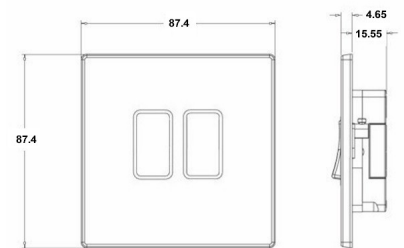

7G2RBR22BL-B

Hartland G2 | HARTLAND G2 RANGE | Rocker Switches

Item Image

Wiring

Dimensions

Hamilton®
HARTLAND G2

R22
2 Way Rocker

Primary Range	Hartland G2
Insert Type	2 gang 10AX 2 Way Rocker
Insert Colour	Black/Black
EAN13 Barcode	5051164003814
Commodity Code	85363010
Luckins TSI	407519961
Dimensions(Nominal)	Single: Height = 87.4mm Width = 87.4mm Depth = 4.65mm
Weight	120 GR
Switched Poles	Single
Current Rating	10AX
Voltage	220/250V AC
Maximum Load	10 Amp inductive
Mains Frequency	50Hz
IP Rating	IP2XD
Contact Gap Minimum	3mm
Terminal Capacity 1	5x1mm ²
Terminal Capacity 2	4x1.5mm ²
Terminal Capacity 3	1x2.5mm ²
Terminal Capacity 4	1x4mm ² Multi-strand
Terminal Capacity 5	1x6mm ²
Earth Terminal Capacity 1	5x1mm ²
Earth Terminal Capacity 2	4x1.5mm ²
Earth Terminal Capacity 3	3x2.5mm ²
Earth Terminal Capacity 4	1x4mm ² Multi-strand
Earth Terminal Capacity 5	1x6mm ²
Product Class 1	Must be earthed
Ambient Operating Temperature	-5° to +40°C
Recommended Location	Internal Use Only
Maximum Installation Altitude	2000m