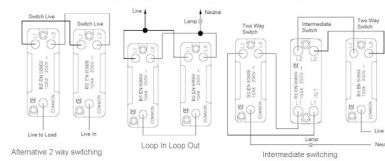

7G2RBR22BL-B

Hartland G2 | HARTLAND G2 RANGE | Rocker Switches

Item Image

Wiring

Dimensions

Hamilton®
HARTLAND G2

R22
2 Way Rocker

Primary Range	Hartland G2
Insert Type	2 gang 10AX 2 Way Rocker
Insert Colour	Black/Black
EAN13 Barcode	5051164003814
Commodity Code	85363010
Luckins TSI	407519961
Dimensions(Nominal)	Single: Height = 87.4mm Width = 87.4mm Depth = 4.65mm
Weight	120 GR
Switched Poles	Single
Current Rating	10AX
Voltage	220/250V AC
Maximum Load	10 Amp inductive
Mains Frequency	50Hz
IP Rating	IP2XD
Contact Gap Minimum	3mm
Terminal Capacity 1	5x1mm ²
Terminal Capacity 2	4x1.5mm ²
Terminal Capacity 3	1x2.5mm ²
Terminal Capacity 4	1x4mm ² Multi-strand
Terminal Capacity 5	1x6mm ²
Earth Terminal Capacity 1	5x1mm ²
Earth Terminal Capacity 2	4x1.5mm ²
Earth Terminal Capacity 3	3x2.5mm ²
Earth Terminal Capacity 4	1x4mm ² Multi-strand
Earth Terminal Capacity 5	1x6mm ²
Product Class 1	Must be earthed
Ambient Operating Temperature	-5° to +40°C
Recommended Location	Internal Use Only
Maximum Installation Altitude	2000m