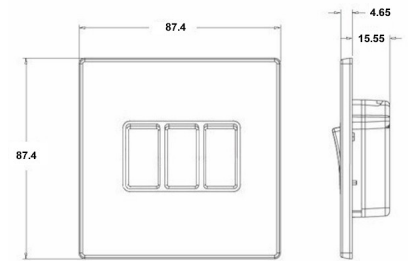

7G2RBR23BL-B

Hartland G2 | HARTLAND G2 RANGE | Rocker Switches

Item Image

Wiring

Dimensions

Hamilton®
HARTLAND G2
R23
2 Way Rocker

Primary Range	Hartland G2
Insert Type	3 gang 10AX 2 Way Rocker
Insert Colour	Black/Black
EAN13 Barcode	5051164003821
Commodity Code	85363010
Luckins TSI	407519974
Dimensions(Nominal)	Single: Height = 87.4mm Width = 87.4mm Depth = 4.65mm
Weight	114 GR
Switched Poles	Single
Current Rating	10AX
Voltage	220/250V AC
Maximum Load	10 Amp inductive
Mains Frequency	50Hz
IP Rating	IP2XD
Contact Gap Minimum	3mm
Terminal Capacity 1	5x1mm ²
Terminal Capacity 2	4x1.5mm ²
Terminal Capacity 3	1x2.5mm ²
Terminal Capacity 4	1x4mm ² Multi-strand
Terminal Capacity 5	1x6mm ²
Earth Terminal Capacity 1	5x1mm ²
Earth Terminal Capacity 2	4x1.5mm ²
Earth Terminal Capacity 3	3x2.5mm ²
Earth Terminal Capacity 4	1x4mm ² Multi-strand
Earth Terminal Capacity 5	1x6mm ²
Product Class 1	Must be earthed
Ambient Operating Temperature	-5° to +40°C
Recommended Location	Internal Use Only
Maximum Installation Altitude	2000m