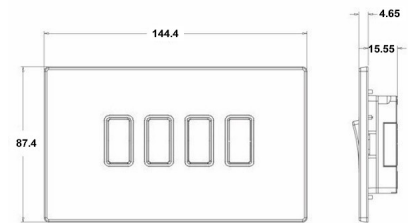

7G2RBR24BL-B

Hartland G2 | HARTLAND G2 RANGE | Rocker Switches

Item Image

Wiring

Dimensions

Hamilton®
HARTLAND G2
R24
2 Way Rocker

Primary Range	Hartland G2
Insert Type	4 gang 10AX 2 Way Rocker
Insert Colour	Black/Black
EAN13 Barcode	5051164003838
Commodity Code	85363010
Luckins TSI	407519987
Dimensions(Nominal)	Double: Height = 87.4mm Width = 144.4mm Depth = 4.65mm
Switched Poles	Single
Current Rating	10AX
Voltage	220/250V AC
Maximum Load	10 Amp inductive
Mains Frequency	50Hz
IP Rating	IP2XD
Contact Gap Minimum	3mm
Terminal Capacity 1	5x1mm ²
Terminal Capacity 2	4x1.5mm ²
Terminal Capacity 3	1x2.5mm ²
Terminal Capacity 4	1x4mm ² Multi-strand
Terminal Capacity 5	1x6mm ²
Earth Terminal Capacity 1	5x1mm ²
Earth Terminal Capacity 2	4x1.5mm ²
Earth Terminal Capacity 3	3x2.5mm ²
Earth Terminal Capacity 4	1x4mm ² Multi-strand
Earth Terminal Capacity 5	1x6mm ²
Product Class 1	Must be earthed
Ambient Operating Temperature	-5° to +40°C
Recommended Location	Internal Use Only
Maximum Installation Altitude	2000m
Standard/Approval	BS EN 60669-1