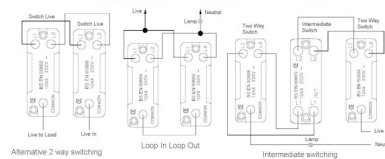

7G2RBR24BL-B

Hartland G2 | HARTLAND G2 RANGE | Rocker Switches

Item Image

Wiring

Dimensions

Hamilton®
HARTLAND G2
R24
2 Way Rocker

Primary Range	Hartland G2
Insert Type	4 gang 10AX 2 Way Rocker
Insert Colour	Black/Black
EAN13 Barcode	5051164003838
Commodity Code	85363010
Luckins TSI	407519987
Dimensions(Nominal)	Double: Height = 87.4mm Width = 144.4mm Depth = 4.65mm
Switched Poles	Single
Current Rating	10AX
Voltage	220/250V AC
Maximum Load	10 Amp inductive
Mains Frequency	50Hz
IP Rating	IP2XD
Contact Gap Minimum	3mm
Terminal Capacity 1	5x1mm ²
Terminal Capacity 2	4x1.5mm ²
Terminal Capacity 3	1x2.5mm ²
Terminal Capacity 4	1x4mm ² Multi-strand
Terminal Capacity 5	1x6mm ²
Earth Terminal Capacity 1	5x1mm ²
Earth Terminal Capacity 2	4x1.5mm ²
Earth Terminal Capacity 3	3x2.5mm ²
Earth Terminal Capacity 4	1x4mm ² Multi-strand
Earth Terminal Capacity 5	1x6mm ²
Product Class 1	Must be earthed
Ambient Operating Temperature	-5° to +40°C
Recommended Location	Internal Use Only
Maximum Installation Altitude	2000m
Standard/Approval	BS EN 60669-1