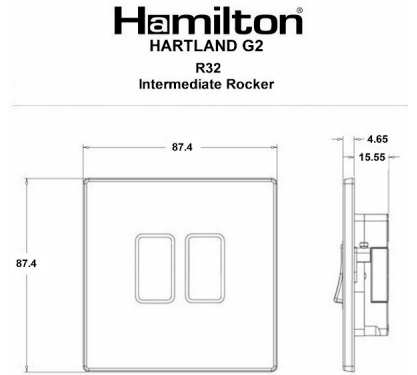

7G2RBR32BL-B

Hartland G2 | HARTLAND G2 RANGE | Rocker Switches

Item Image

Wiring

Dimensions

Primary Range	Hartland G2
Insert Type	2 gang 10AX Intermediate Rocker
Insert Colour	Black/Black
EAN13 Barcode	5051164003852
Commodity Code	85363010
Luckins TSI	407520002
Dimensions(Nominal)	Single: Height = 87.4mm Width = 87.4mm Depth = 4.65mm
Switched Poles	Single
Current Rating	10AX
Voltage	220/250V AC
Maximum Load	10 Amp inductive
Mains Frequency	50Hz
IP Rating	IP2XD
Contact Gap Minimum	3mm
Terminal Capacity 1	5 x1mm ²
Terminal Capacity 2	4x1.5mm ²
Terminal Capacity 3	1x2.5mm ²
Terminal Capacity 4	1x4mm ² Multi-strand
Terminal Capacity 5	1x6mm ²
Earth Terminal Capacity 1	5x1mm ²
Earth Terminal Capacity 2	4x1.5mm ²
Earth Terminal Capacity 3	3 x2.5mm ²
Earth Terminal Capacity 4	1x4mm ² Multi-strand
Earth Terminal Capacity 5	1x6mm ²
Product Class 1	Must be earthed
Ambient Operating Temperature	-5° to +40°C
Recommended Location	Internal Use Only
Maximum Installation Altitude	2000m
Standard/Approval	BS EN 60669-1