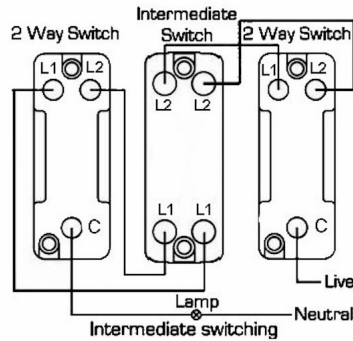

7G2RBR32BL-B

Hartland G2 | HARTLAND G2 RANGE | Rocker Switches

Item Image

Wiring

Dimensions

Primary Range	Hartland G2
Insert Type	2 gang 10AX Intermediate Rocker
Insert Colour	Black/Black
EAN13 Barcode	5051164003852
Commodity Code	85363010
Luckins TSI	407520002
Dimensions(Nominal)	Single: Height = 87.4mm Width = 87.4mm Depth = 4.65mm
Switched Poles	Single
Current Rating	10AX
Voltage	220/250V AC
Maximum Load	10 Amp inductive
Mains Frequency	50Hz
IP Rating	IP2XD
Contact Gap Minimum	3mm
Terminal Capacity 1	5 x1mm ²
Terminal Capacity 2	4x1.5mm ²
Terminal Capacity 3	1x2.5mm ²
Terminal Capacity 4	1x4mm ² Multi-strand
Terminal Capacity 5	1x6mm ²
Earth Terminal Capacity 1	5x1mm ²
Earth Terminal Capacity 2	4x1.5mm ²
Earth Terminal Capacity 3	3 x2.5mm ²
Earth Terminal Capacity 4	1x4mm ² Multi-strand
Earth Terminal Capacity 5	1x6mm ²
Product Class 1	Must be earthed
Ambient Operating Temperature	-5° to +40°C
Recommended Location	Internal Use Only
Maximum Installation Altitude	2000m
Standard/Approval	BS EN 60669-1