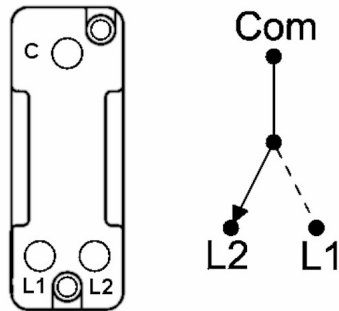

7G2RBRRTBL-B

Hartland G2 | HARTLAND G2 RANGE | Rocker Switches

Item Image

Wiring

Dimensions

Primary Range	Hartland G2
Insert Type	1 gang 10AX Push To Make Retractive Rocker
Insert Colour	Black/Black
EAN13 Barcode	5051164003869
Commodity Code	85363010
Luckins TSI	407520015
Dimensions(Nominal)	Single: Height = 87.4mm Width = 87.4mm Depth = 4.65mm
Switched Poles	Single
Current Rating	10AX
Voltage	220/250V AC
Maximum Load	10 Amp inductive
Mains Frequency	50Hz
IP Rating	IP2XD
Contact Gap Minimum	3mm
Terminal Capacity 1	5x1mm ²
Terminal Capacity 2	4x1.5mm ²
Terminal Capacity 3	1x2.5mm ²
Terminal Capacity 4	1x4mm ² Multi-strand
Terminal Capacity 5	1x6mm ²
Earth Terminal Capacity 1	5x1mm ²
Earth Terminal Capacity 2	4x1.5mm ²
Earth Terminal Capacity 3	3x2.5mm ²
Earth Terminal Capacity 4	1x4mm ² Multi-strand
Earth Terminal Capacity 5	1x6mm ²
Product Class 1	Must be earthed
Ambient Operating Temperature	-5° to +40°C
Recommended Location	Internal Use Only
Maximum Installation Altitude	2000m
Standard/Approval	BS EN 60669-1