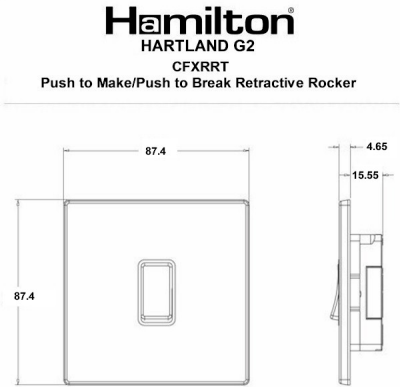

7G2RBRRTBL-B

Hartland G2 | HARTLAND G2 RANGE | Rocker Switches

Item Image

Wiring

Dimensions

Primary Range	Hartland G2
Insert Type	1 gang 10AX Push To Make Retractive Rocker
Insert Colour	Black/Black
EAN13 Barcode	5051164003869
Commodity Code	85363010
Luckins TSI	407520015
Dimensions(Nominal)	Single: Height = 87.4mm Width = 87.4mm Depth = 4.65mm
Switched Poles	Single
Current Rating	10AX
Voltage	220/250V AC
Maximum Load	10 Amp inductive
Mains Frequency	50Hz
IP Rating	IP2XD
Contact Gap Minimum	3mm
Terminal Capacity 1	5x1mm ²
Terminal Capacity 2	4x1.5mm ²
Terminal Capacity 3	1x2.5mm ²
Terminal Capacity 4	1x4mm ² Multi-strand
Terminal Capacity 5	1x6mm ²
Earth Terminal Capacity 1	5x1mm ²
Earth Terminal Capacity 2	4x1.5mm ²
Earth Terminal Capacity 3	3x2.5mm ²
Earth Terminal Capacity 4	1x4mm ² Multi-strand
Earth Terminal Capacity 5	1x6mm ²
Product Class 1	Must be earthed
Ambient Operating Temperature	-5° to +40°C
Recommended Location	Internal Use Only
Maximum Installation Altitude	2000m
Standard/Approval	BS EN 60669-1