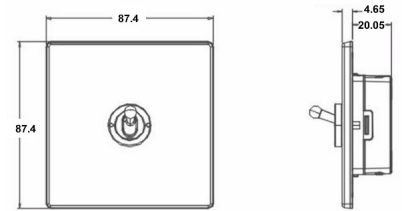

#### Item Image

#### Dimensions

**Hamilton®**  
HARTLAND G2  
T21  
2 Way Toggle

Primary Range	Hartland G2
Insert Type	1 gang 20AX 2 Way Toggle
Insert Colour	Richmond Bronze
EAN13 Barcode	5051164003951
Commodity Code	85363030
Luckins TSI	407520028
Dimensions(Nominal)	Single: Height = 87.4mm Width = 87.4mm Depth = 4.65mm
Switched Poles	Single
Current Rating	20AX
Voltage	220/250V AC
Maximum Load	20 Amp inductive
Mains Frequency	50Hz
IP Rating	IP2XD
Contact Gap Minimum	3mm
Terminal Capacity 1	5x1mm <sup>2</sup>
Terminal Capacity 2	4x1.5mm <sup>2</sup>
Terminal Capacity 3	2x2.5mm <sup>2</sup>
Terminal Capacity 4	2x4mm <sup>2</sup> Multi-strand
Terminal Capacity 5	1x6mm <sup>2</sup>
Earth Terminal Capacity 1	6x1mm <sup>2</sup>
Earth Terminal Capacity 2	5x1.5mm <sup>2</sup>
Earth Terminal Capacity 3	3x2.5mm <sup>2</sup>
Earth Terminal Capacity 4	2x4mm <sup>2</sup> Multi-strand
Earth Terminal Capacity 5	1x6mm <sup>2</sup>
Product Class 1	Must be earthed
Ambient Operating Temperature	-5° to +40°C
Recommended Location	Internal Use Only
Maximum Installation Altitude	2000m
Standard/Approval	BS EN 60669-1