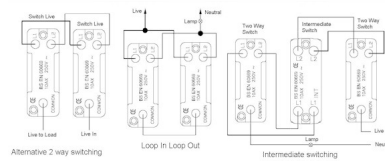

#### Dimensions

**Hamilton®**  
HARTLAND G2  
T21  
2 Way Toggle

Primary Range	Hartland G2
Insert Type	1 gang 20AX 2 Way Toggle
Insert Colour	Richmond Bronze
EAN13 Barcode	5051164003951
Commodity Code	85363030
Luckins TSI	407520028
Dimensions(Nominal)	Single: Height = 87.4mm Width = 87.4mm Depth = 4.65mm
Switched Poles	Single
Current Rating	20AX
Voltage	220/250V AC
Maximum Load	20 Amp inductive
Mains Frequency	50Hz
IP Rating	IP2XD
Contact Gap Minimum	3mm
Terminal Capacity 1	5x1mm <sup>2</sup>
Terminal Capacity 2	4x1.5mm <sup>2</sup>
Terminal Capacity 3	2x2.5mm <sup>2</sup>
Terminal Capacity 4	2x4mm <sup>2</sup> Multi-strand
Terminal Capacity 5	1x6mm <sup>2</sup>
Earth Terminal Capacity 1	6x1mm <sup>2</sup>
Earth Terminal Capacity 2	5x1.5mm <sup>2</sup>
Earth Terminal Capacity 3	3x2.5mm <sup>2</sup>
Earth Terminal Capacity 4	2x4mm <sup>2</sup> Multi-strand
Earth Terminal Capacity 5	1x6mm <sup>2</sup>
Product Class 1	Must be earthed
Ambient Operating Temperature	-5° to +40°C
Recommended Location	Internal Use Only
Maximum Installation Altitude	2000m
Standard/Approval	BS EN 60669-1