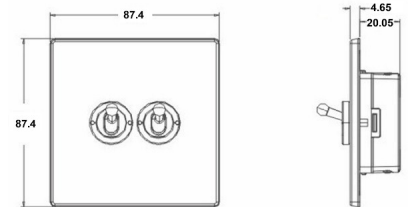

7G2RBT22

Hartland G2 | HARTLAND G2 RANGE | Toggle Switches

Item Image

Wiring

Dimensions

Hamilton®
HARTLAND G2
T22
2 Way Toggle

Primary Range	Hartland G2
Insert Type	2 gang 20AX 2 Way Toggle
Insert Colour	Richmond Bronze
EAN13 Barcode	5051164003968
Commodity Code	85363030
Luckins TSI	407520044
Dimensions(Nominal)	Single: Height = 87.4mm Width = 87.4mm Depth = 4.65mm
Switched Poles	Single
Current Rating	20AX
Voltage	220/250V AC
Maximum Load	20 Amp inductive
Mains Frequency	50Hz
IP Rating	IP2XD
Contact Gap Minimum	3mm
Terminal Capacity 1	5x1mm ²
Terminal Capacity 2	4x1.5mm ²
Terminal Capacity 3	2x2.5mm ²
Terminal Capacity 4	2x4mm ² Multi-strand
Terminal Capacity 5	1x6mm ²
Earth Terminal Capacity 1	6x1mm ²
Earth Terminal Capacity 2	5x1.5mm ²
Earth Terminal Capacity 3	3x2.5mm ²
Earth Terminal Capacity 4	2x4mm ² Multi-strand
Earth Terminal Capacity 5	1x6mm ²
Product Class 1	Must be earthed
Ambient Operating Temperature	-5° to +40°C
Recommended Location	Internal Use Only
Maximum Installation Altitude	2000m
Standard/Approval	BS EN 60669-1