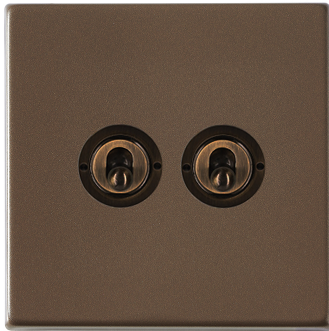

7G2RBT22

Hartland G2 | HARTLAND G2 RANGE | Toggle Switches

Item Image

Wiring

Dimensions

Hamilton®
HARTLAND G2
T22
2 Way Toggle

Primary Range	Hartland G2
Insert Type	2 gang 20AX 2 Way Toggle
Insert Colour	Richmond Bronze
EAN13 Barcode	5051164003968
Commodity Code	85363030
Luckins TSI	407520044
Dimensions(Nominal)	Single: Height = 87.4mm Width = 87.4mm Depth = 4.65mm
Switched Poles	Single
Current Rating	20AX
Voltage	220/250V AC
Maximum Load	20 Amp inductive
Mains Frequency	50Hz
IP Rating	IP2XD
Contact Gap Minimum	3mm
Terminal Capacity 1	5x1mm ²
Terminal Capacity 2	4x1.5mm ²
Terminal Capacity 3	2x2.5mm ²
Terminal Capacity 4	2x4mm ² Multi-strand
Terminal Capacity 5	1x6mm ²
Earth Terminal Capacity 1	6x1mm ²
Earth Terminal Capacity 2	5x1.5mm ²
Earth Terminal Capacity 3	3x2.5mm ²
Earth Terminal Capacity 4	2x4mm ² Multi-strand
Earth Terminal Capacity 5	1x6mm ²
Product Class 1	Must be earthed
Ambient Operating Temperature	-5° to +40°C
Recommended Location	Internal Use Only
Maximum Installation Altitude	2000m
Standard/Approval	BS EN 60669-1

7G2RBT22

Hartland G2 | HARTLAND G2 RANGE | Toggle Switches

All products listed conform to current British or European standard and the product information is correct at the time of going to press.

All accessories are manufactured under an accredited BS EN ISO 9001 : 2015 Quality Management System.