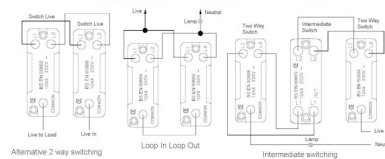

7G2RBT22

Hartland G2 | HARTLAND G2 RANGE | Toggle Switches

Item Image

Wiring

Dimensions

Hamilton®
HARTLAND G2
T22
2 Way Toggle

Primary Range	Hartland G2
Insert Type	2 gang 20AX 2 Way Toggle
Insert Colour	Richmond Bronze
EAN13 Barcode	5051164003968
Commodity Code	85363030
Luckins TSI	407520044
Dimensions(Nominal)	Single: Height = 87.4mm Width = 87.4mm Depth = 4.65mm
Switched Poles	Single
Current Rating	20AX
Voltage	220/250V AC
Maximum Load	20 Amp inductive
Mains Frequency	50Hz
IP Rating	IP2XD
Contact Gap Minimum	3mm
Terminal Capacity 1	5x1mm ²
Terminal Capacity 2	4x1.5mm ²
Terminal Capacity 3	2x2.5mm ²
Terminal Capacity 4	2x4mm ² Multi-strand
Terminal Capacity 5	1x6mm ²
Earth Terminal Capacity 1	6x1mm ²
Earth Terminal Capacity 2	5x1.5mm ²
Earth Terminal Capacity 3	3x2.5mm ²
Earth Terminal Capacity 4	2x4mm ² Multi-strand
Earth Terminal Capacity 5	1x6mm ²
Product Class 1	Must be earthed
Ambient Operating Temperature	-5° to +40°C
Recommended Location	Internal Use Only
Maximum Installation Altitude	2000m
Standard/Approval	BS EN 60669-1

7G2RBT22

Hartland G2 | HARTLAND G2 RANGE | Toggle Switches

All products listed conform to current British or European standard and the product information is correct at the time of going to press.

All accessories are manufactured under an accredited BS EN ISO 9001 : 2015 Quality Management System.