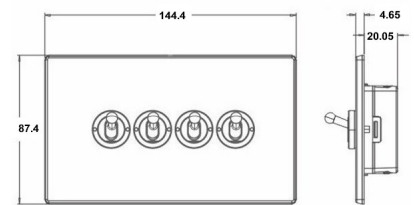

7G2RBT24

Hartland G2 | HARTLAND G2 RANGE | Toggle Switches

Item Image

Wiring

Dimensions

Hamilton®
HARTLAND G2
T24
2 Way Toggle

Primary Range	Hartland G2
Insert Type	4 gang 20AX 2 Way Toggle
Insert Colour	Richmond Bronze
EAN13 Barcode	5051164003982
Commodity Code	85363030
Luckins TSI	407520060
Dimensions(Nominal)	Double: Height = 87.4mm Width = 144.4mm Depth = 4.65mm
Switched Poles	Single
Current Rating	20AX
Voltage	220/250V AC
Maximum Load	20 Amp inductive
Mains Frequency	50Hz
IP Rating	IP2XD
Contact Gap Minimum	3mm
Terminal Capacity 1	5x1mm ²
Terminal Capacity 2	4x1.5mm ²
Terminal Capacity 3	2x2.5mm ²
Terminal Capacity 4	2x4mm ² Multi-strand
Terminal Capacity 5	1x6mm ²
Earth Terminal Capacity 1	6x1mm ²
Earth Terminal Capacity 2	5x1.5mm ²
Earth Terminal Capacity 3	3x2.5mm ²
Earth Terminal Capacity 4	2x4mm ² Multi-strand
Earth Terminal Capacity 5	1x6mm ²
Product Class 1	Must be earthed
Ambient Operating Temperature	-5° to +40°C
Recommended Location	Internal Use Only
Maximum Installation Altitude	2000m
Standard/Approval	BS EN 60669-1