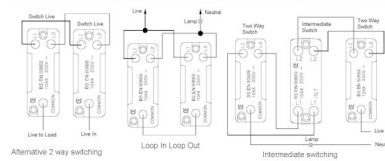

7G2RBT24

Hartland G2 | HARTLAND G2 RANGE | Toggle Switches

Item Image

Wiring

Dimensions

Hamilton®
HARTLAND G2
T24
2 Way Toggle

Primary Range	Hartland G2
Insert Type	4 gang 20AX 2 Way Toggle
Insert Colour	Richmond Bronze
EAN13 Barcode	5051164003982
Commodity Code	85363030
Luckins TSI	407520060
Dimensions(Nominal)	Double: Height = 87.4mm Width = 144.4mm Depth = 4.65mm
Switched Poles	Single
Current Rating	20AX
Voltage	220/250V AC
Maximum Load	20 Amp inductive
Mains Frequency	50Hz
IP Rating	IP2XD
Contact Gap Minimum	3mm
Terminal Capacity 1	5x1mm ²
Terminal Capacity 2	4x1.5mm ²
Terminal Capacity 3	2x2.5mm ²
Terminal Capacity 4	2x4mm ² Multi-strand
Terminal Capacity 5	1x6mm ²
Earth Terminal Capacity 1	6x1mm ²
Earth Terminal Capacity 2	5x1.5mm ²
Earth Terminal Capacity 3	3x2.5mm ²
Earth Terminal Capacity 4	2x4mm ² Multi-strand
Earth Terminal Capacity 5	1x6mm ²
Product Class 1	Must be earthed
Ambient Operating Temperature	-5° to +40°C
Recommended Location	Internal Use Only
Maximum Installation Altitude	2000m
Standard/Approval	BS EN 60669-1