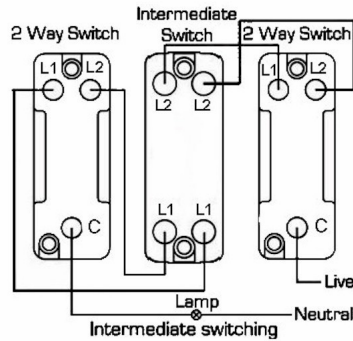

7G2RBT31

Hartland G2 | HARTLAND G2 RANGE | Toggle Switches

Item Image

Wiring

Dimensions

Hamilton®
HARTLAND G2
T31
Intermediate Toggle

Primary Range	Hartland G2
Insert Type	1 gang 20AX Intermediate Toggle
Insert Colour	Richmond Bronze
EAN13 Barcode	5051164003999
Commodity Code	85363030
Luckins TSI	407520073
Dimensions(Nominal)	Single: Height = 87.4mm Width = 87.4mm Depth = 4.65mm
Switched Poles	Single
Current Rating	20AX
Voltage	220/250V AC
Maximum Load	20 Amp inductive
Mains Frequency	50Hz
IP Rating	IP2XD
Contact Gap Minimum	3mm
Terminal Capacity 1	5x1mm ²
Terminal Capacity 2	4x1.5mm ²
Terminal Capacity 3	2x2.5mm ²
Terminal Capacity 4	2x4mm ² Multi-strand
Terminal Capacity 5	1x6mm ²
Earth Terminal Capacity 1	6x1mm ²
Earth Terminal Capacity 2	5x1.5mm ²
Earth Terminal Capacity 3	3x2.5mm ²
Earth Terminal Capacity 4	2x4mm ² Multi-strand
Earth Terminal Capacity 5	1x6mm ²
Product Class 1	Must be earthed
Ambient Operating Temperature	-5° to +40°C
Recommended Location	Internal Use Only
Maximum Installation Altitude	2000m
Standard/Approval	BS EN 60669-1