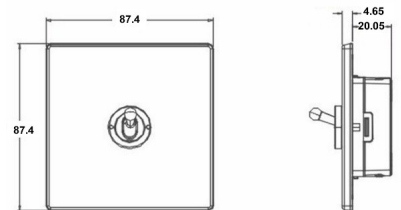

7G2RBT31

Hartland G2 | HARTLAND G2 RANGE | Toggle Switches

Item Image

Wiring

Dimensions

Hamilton®
HARTLAND G2
T31
Intermediate Toggle

Primary Range	Hartland G2
Insert Type	1 gang 20AX Intermediate Toggle
Insert Colour	Richmond Bronze
EAN13 Barcode	5051164003999
Commodity Code	85363030
Luckins TSI	407520073
Dimensions(Nominal)	Single: Height = 87.4mm Width = 87.4mm Depth = 4.65mm
Switched Poles	Single
Current Rating	20AX
Voltage	220/250V AC
Maximum Load	20 Amp inductive
Mains Frequency	50Hz
IP Rating	IP2XD
Contact Gap Minimum	3mm
Terminal Capacity 1	5x1mm ²
Terminal Capacity 2	4x1.5mm ²
Terminal Capacity 3	2x2.5mm ²
Terminal Capacity 4	2x4mm ² Multi-strand
Terminal Capacity 5	1x6mm ²
Earth Terminal Capacity 1	6x1mm ²
Earth Terminal Capacity 2	5x1.5mm ²
Earth Terminal Capacity 3	3x2.5mm ²
Earth Terminal Capacity 4	2x4mm ² Multi-strand
Earth Terminal Capacity 5	1x6mm ²
Product Class 1	Must be earthed
Ambient Operating Temperature	-5° to +40°C
Recommended Location	Internal Use Only
Maximum Installation Altitude	2000m
Standard/Approval	BS EN 60669-1