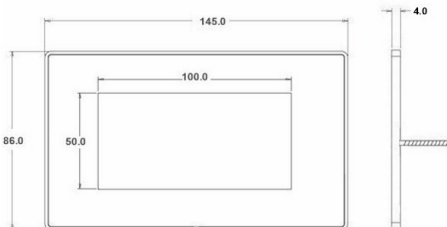

### Dimensions

**Hamilton®**  
LINEA DUO CFX

EURO4  
Double plate with 4 x EuroFix cut out

<b>Insert Type</b>	4 gang EuroFix 100x50mm Apertured Plate with Grid
<b>Insert Colour</b>	No Insert Colour
<b>EAN13 Barcode</b>	5017504189181
<b>Commodity Code</b>	74192000
<b>Luckins TSI</b>	389570374
<b>Dimensions(Nominal)</b>	Double: Height = 86.0mm Width = 145.0mm Depth = 4.0mm
<b>Fixing Hole Centres</b>	Box Fixing = 120.6mm Grid Fixing = CFX Clips
<b>Switched Poles</b>	N/A
<b>Current Rating</b>	Insert Specific
<b>Voltage</b>	Insert Specific
<b>Maximum Load</b>	Insert Specific
<b>IP Rating</b>	N/A
<b>Contact Gap Minimum</b>	N/A
<b>Earth Terminal Capacity 1</b>	5x1mm <sup>2</sup>
<b>Earth Terminal Capacity 2</b>	4x1.5mm <sup>2</sup>
<b>Earth Terminal Capacity 3</b>	3x2.5mm <sup>2</sup>
<b>Earth Terminal Capacity 4</b>	1x4mm <sup>2</sup> Multi-strand
<b>Earth Terminal Capacity 5</b>	1x6mm <sup>2</sup>
<b>Product Class 1</b>	Face plate must be earthed
<b>Recommended Location</b>	Internal Use Only
<b>Maximum Installation Altitude</b>	2000m
<b>Standard/Approval</b>	N/A
<b>Additional Notes</b>	See EuroFix for a full range of inserts. Plates must be Earthed via the Earth Tag.