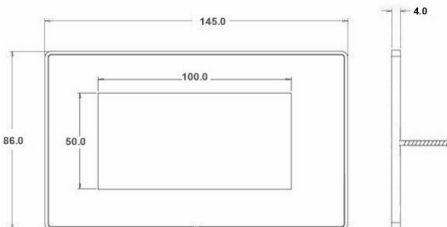

## Product Image

## Dimensions

**Hamilton®**  
LINEA DUO CFX

EURO4  
Double plate with 4 x EuroFix cut out

<b>Insert Type</b>	4 gang EuroFix 100x50mm Apertured Plate with Grid
<b>Insert Colour</b>	No Insert Colour
<b>EAN13 Barcode</b>	5017504239183
<b>Commodity Code</b>	74192000
<b>Luckins TSI</b>	389570390
<b>Dimensions(Nominal)</b>	Double: Height = 86.0mm Width = 145.0mm Depth = 4.0mm
<b>Fixing Hole Centres</b>	Box Fixing = 120.6mm Grid Fixing = CFX Clips
<b>Switched Poles</b>	N/A
<b>Current Rating</b>	Insert Specific
<b>Voltage</b>	Insert Specific
<b>Maximum Load</b>	Insert Specific
<b>IP Rating</b>	N/A
<b>Contact Gap Minimum</b>	N/A
<b>Earth Terminal Capacity 1</b>	5x1mm <sup>2</sup>
<b>Earth Terminal Capacity 2</b>	4x1.5mm <sup>2</sup>
<b>Earth Terminal Capacity 3</b>	3x2.5mm <sup>2</sup>
<b>Earth Terminal Capacity 4</b>	1x4mm <sup>2</sup> Multi-strand
<b>Earth Terminal Capacity 5</b>	1x6mm <sup>2</sup>
<b>Product Class 1</b>	Face plate must be earthed
<b>Recommended Location</b>	Internal Use Only
<b>Maximum Installation Altitude</b>	2000m
<b>Standard/Approval</b>	N/A
<b>Additional Notes</b>	See EuroFix for a full range of inserts. Plates must be Earthed via the Earth Tag.