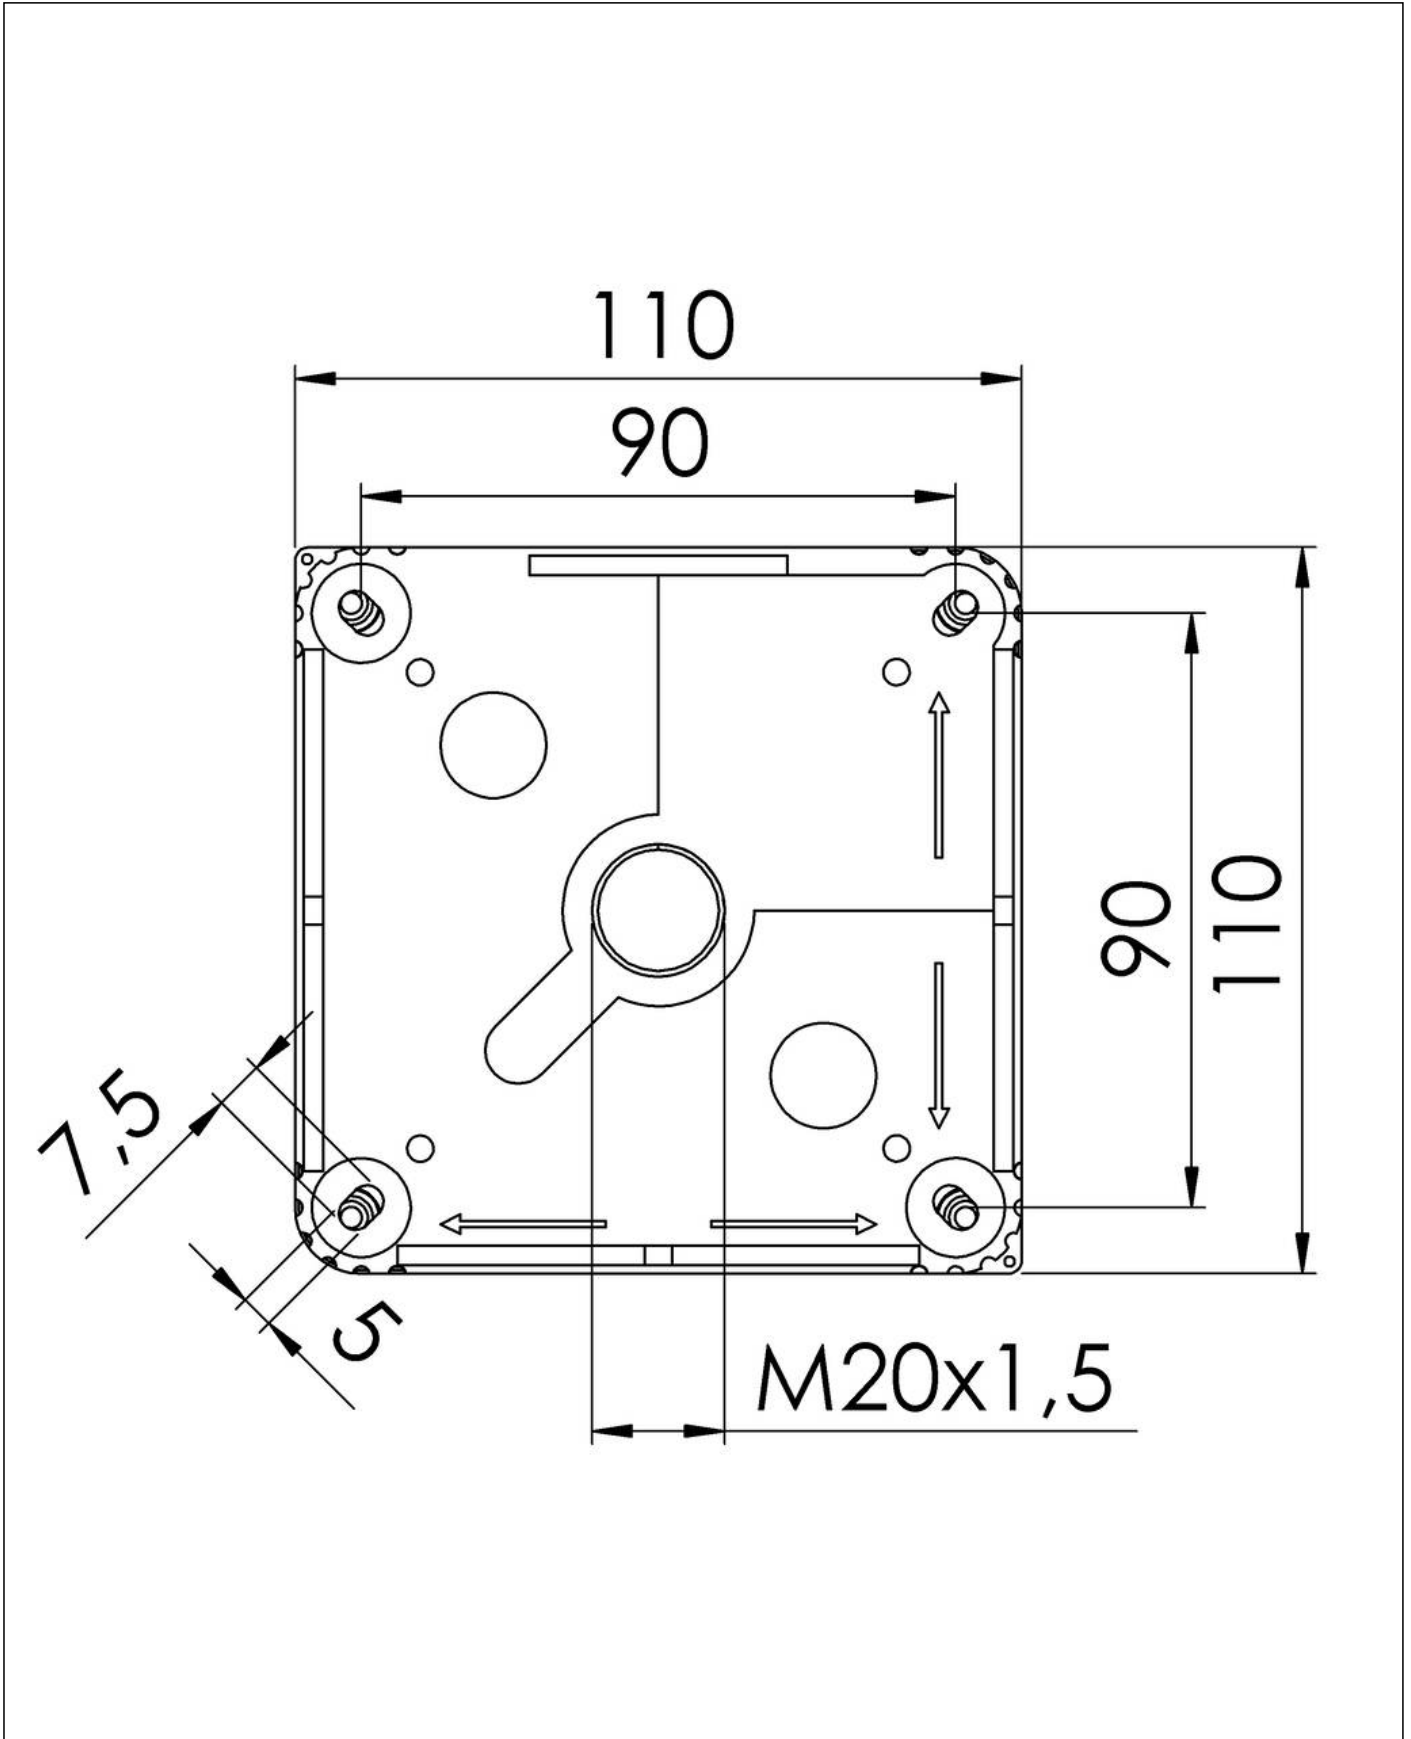

Your Contact:

WISKA UK Ltd.

Unit 7, Hurling Way · St. Columb Major Business Park · TR9 6SX, St. Columb Major, Cornwall · Great Britain

☎ +44-12-08816062 · 📠 +44-12-08816708

info@wiska.co.uk · www.wiska.co.uk