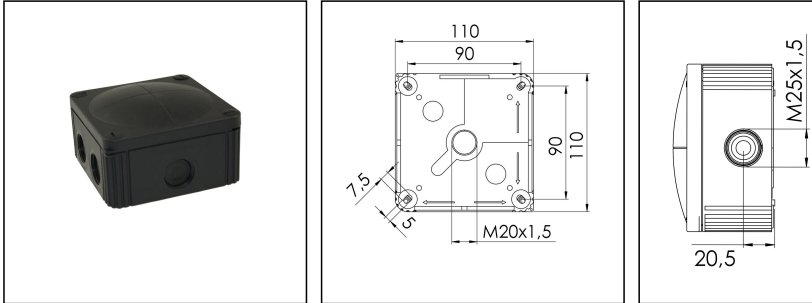

COMBI® 607 BK

Junction box, polypropylene

Products may differ in size, colour and appearance to those shown. If you require further information or customisation, please contact us directly.

Material	Polypropylene
Material sealing gasket	TPE
Temp. range min	-30 °C
Temp. range max	100 °C
Temperatures during install.	-5 °C - 60 °C
Protection class	IP66 / IP67
Glow wire test	750 °C
Voltage	690 V
Rated cross section	6 mm ²
Fixing	4 internal openings
Ø cable diameter min	5,2 mm
Ø cable diameter max	17 mm
External dimensions LxWxH	110 x 110 x 66mm
Using for cable gland	
Product Color	RAL 9005
WISKA-Order no.	10060648
Type	COMBI® 607 BK
Packing unit	3
ETIM-Classification	EC002600

Remarks:

IP66: using the membrane entry

IP67: using the threaded entry together with ESKV cable gland

Equipment:

- 7 M25 threaded membrane entries

Your Contact:

WISKA UK Ltd.

Unit 7, Hurling Way · St. Columb Major Business Park · TR9 6SX, St. Columb Major, Cornwall · Great Britain